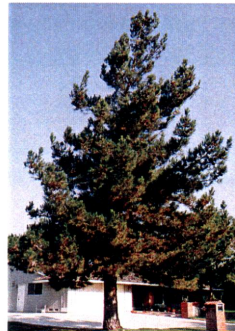

SPECIE RECOMMENDATION BY STREET
ORANGETHORPE AVENUE - PARKWAY & TREE WELLS

Primary Existing Species: *Lagerstroemia indica*
CRAPE MYRTLE

RECOMMENDATIONS

Canopy: *Jacaranda mimosifolia*
JACARANDA

semi

Pinus eldarica
AFGHAN PINE