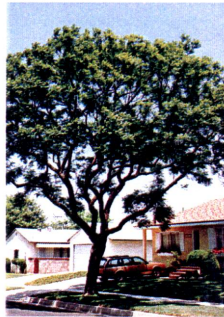

SPECIE RECOMMENDATION BY STREET
ORANGETHORPE AVENUE - PARKWAY & TREE WELLS

Primary Existing Species: *Lagerstroemia indica*
CRAPE MYRTLE

RECOMMENDATIONS

Canopy: *Jacaranda mimosifolia*
JACARANDA

semi

Pinus eldarica
AFGHAN PINE