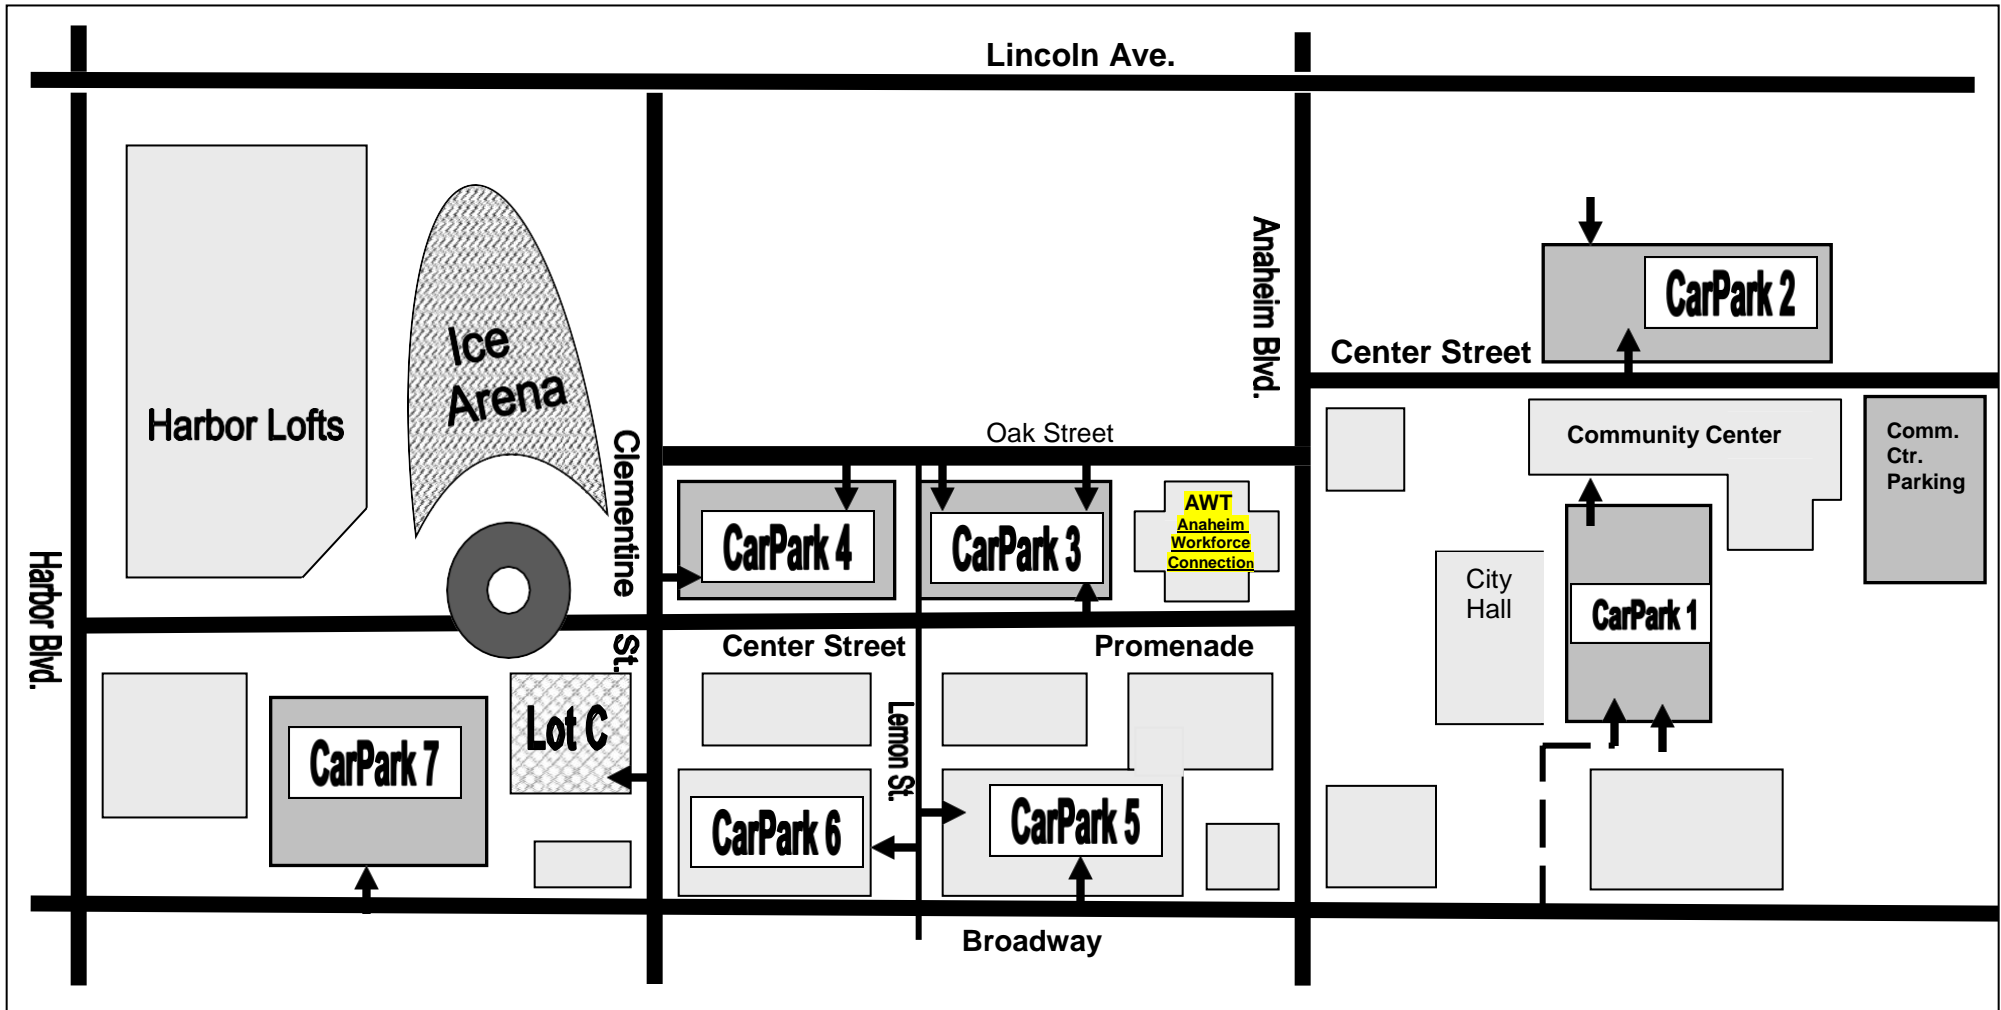

Anaheim Workforce Connection Parking Information

Anaheim Workforce Connection is located on the second floor of the **Anaheim West Tower (AWT)** at 201. S. Anaheim Blvd., Anaheim, CA 92805. Parking is available in CarPark 3. CarPark 3 can be accessed from Center Street Promenade or from Oak Street. Proceed to the gate on the second level and take a ticket. Take your ticket to the Security Desk on the ground floor of AWT for validation.

➔ = Point of Access