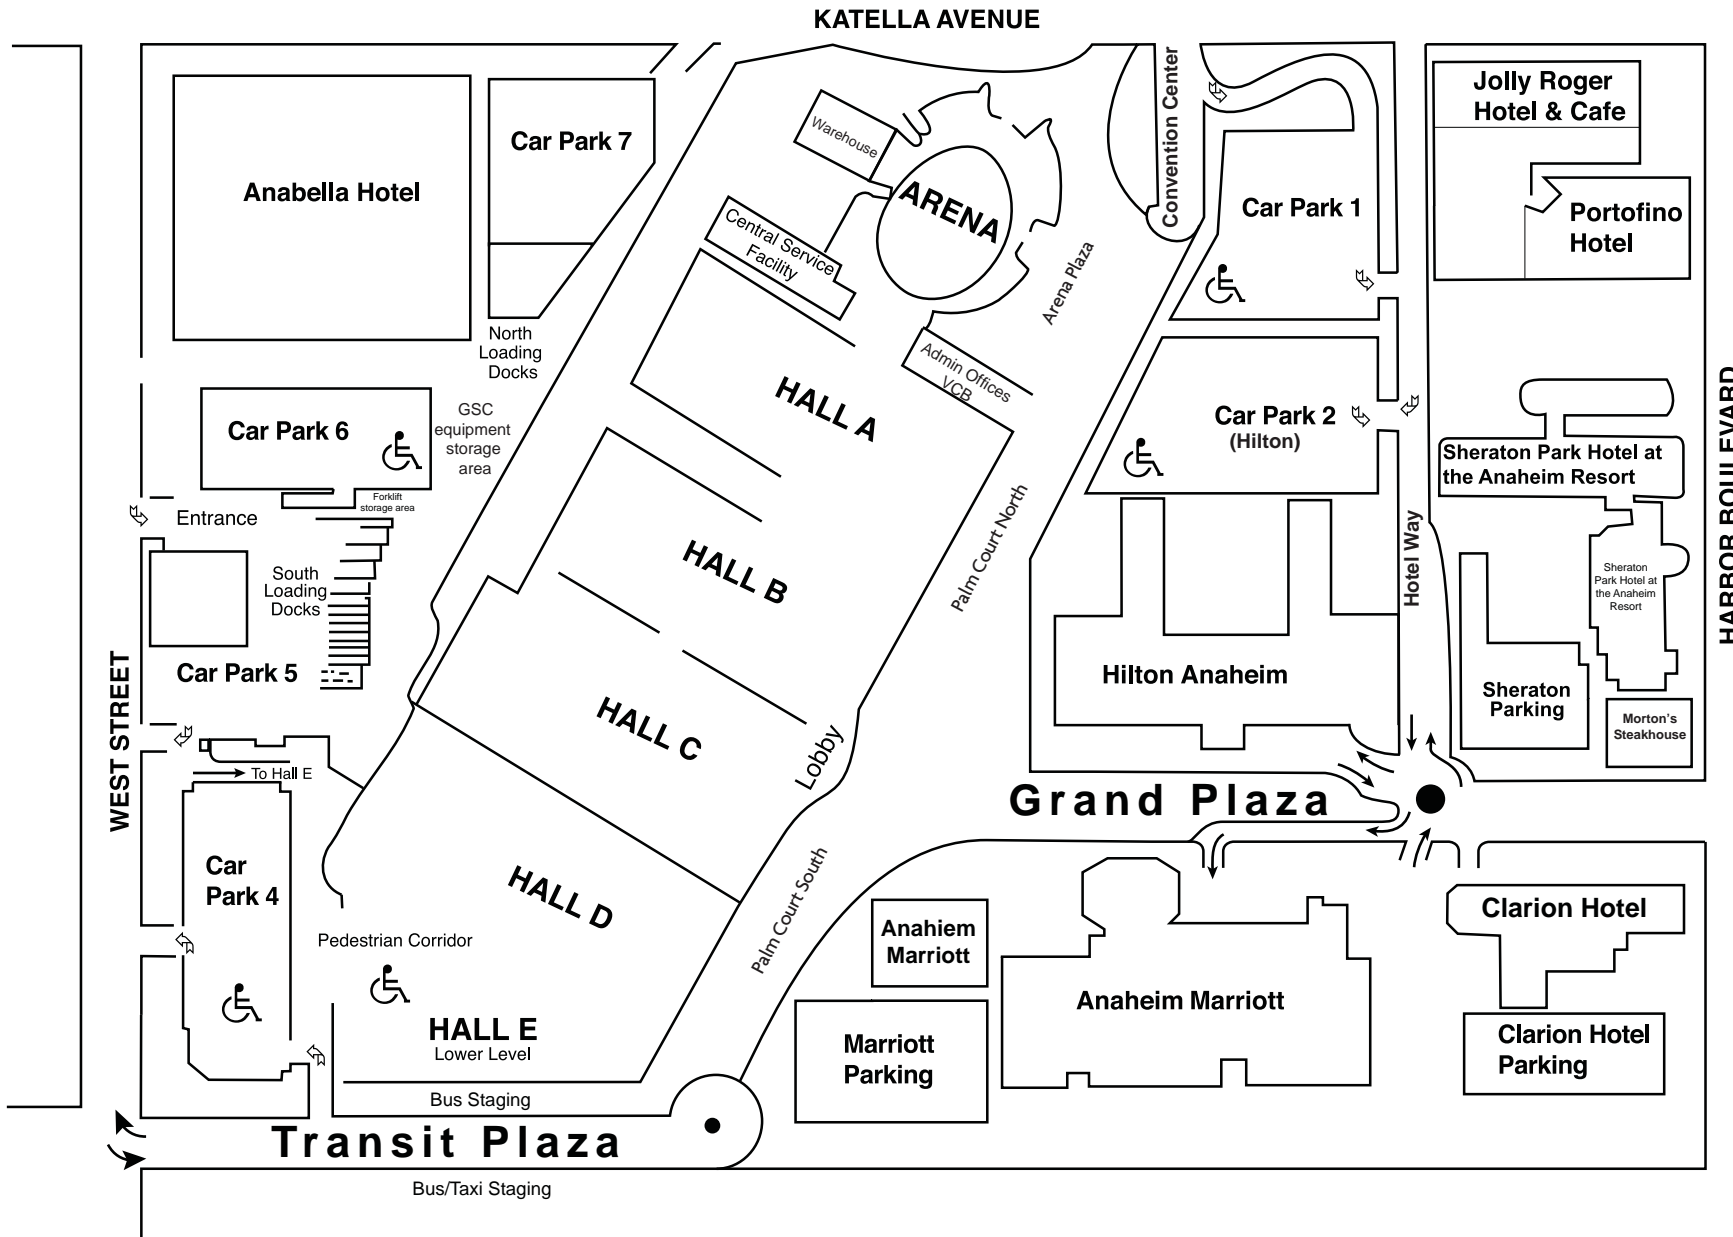

Disney  
Simba  
Parking  
Lot

# ANAHEIM CONVENTION CENTER PARKING GUIDE

Disneyland®

The Shops at  
Anaheim  
Gardenwalk

Disney's  
Toy Story  
Parking