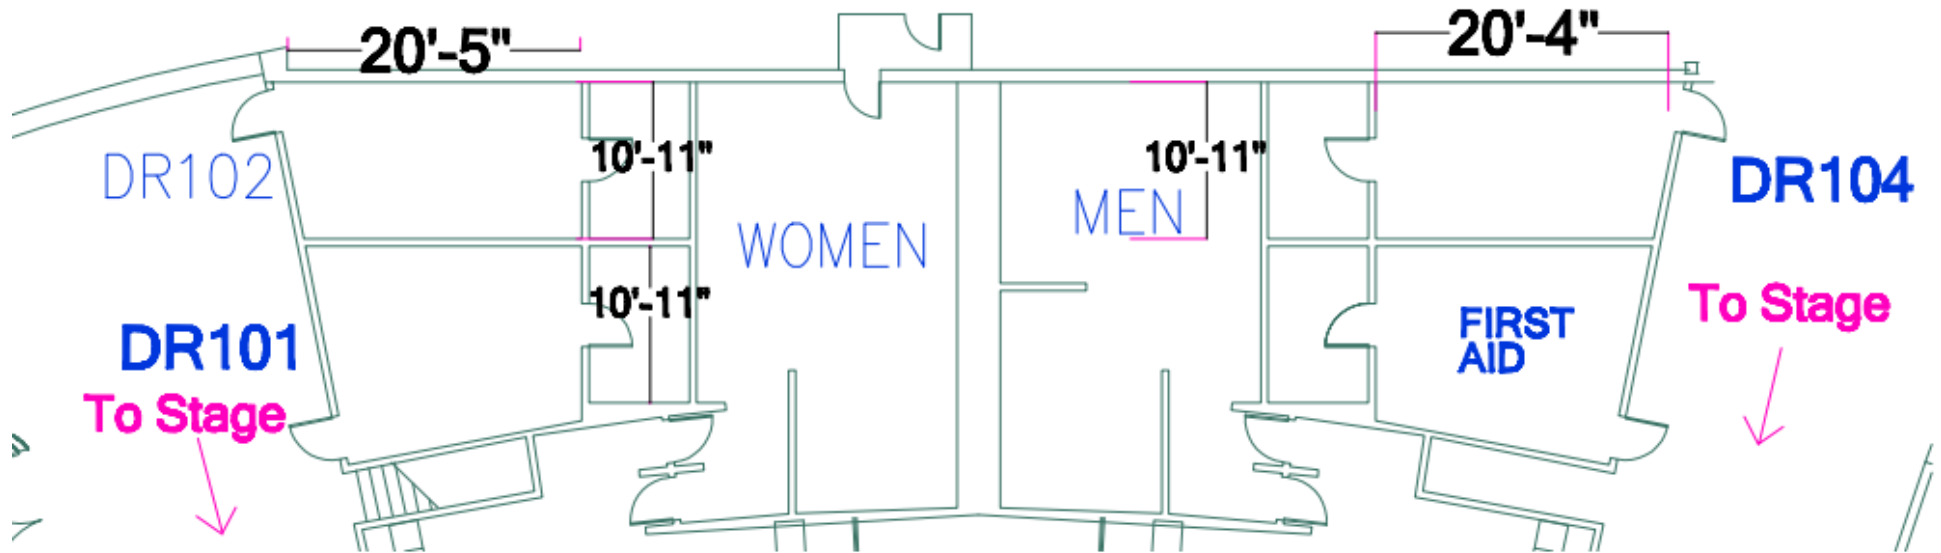

DRESSING ROOMS, SHOW OFFICES, AND STORAGE ROOMS

DRESSING ROOMS

Dressing Rooms - (DR101, DR102 & DR104)

DRESSING ROOMS, SHOW OFFICES, AND STORAGE ROOMS – (CONTINUED)

ACC NORTH

ACC North Show Offices located in the 100 Level are accessible from the service corridor or either rooms 154 or 158.

ACC SOUTH

Hall A Show Offices – Above the Concession Stand (A1, A2 & A3)

DRESSING ROOMS, SHOW OFFICES, AND STORAGE ROOMS – (CONTINUED)

ACC SOUTH – (CONTINUED)

Mezzanine A Show Offices (Center section, North section, and South section)

Hall C Show Offices – Above the Concession Stand (C1, C2 & C3)

DRESSING ROOMS, SHOW OFFICES, AND STORAGE ROOMS – (CONTINUED)

ACC SOUTH – (CONTINUED)

Mezzanine C Show Offices (Center section, North section, and South section)

Hall D Show Offices (D1, D2, D5 & D6) – Above the Concession Stand

DRESSING ROOMS, SHOW OFFICES, AND STORAGE ROOMS – (CONTINUED)

ACC SOUTH – (CONTINUED)

Hall E Show Office (E1) – Located in the Hall E Pedestrian Corridor (southeast corner)