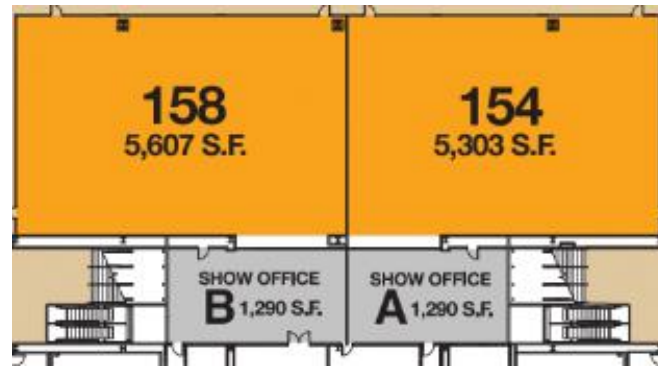

DRESSING ROOMS, SHOW OFFICES, AND STORAGE ROOMS

DRESSING ROOMS

Dressing Rooms - (DR101, DR102 & DR104)

DRESSING ROOMS, SHOW OFFICES, AND STORAGE ROOMS – (CONTINUED)

ACC NORTH

ACC North Show Offices located in the 100 Level are accessible from the service corridor or either rooms 154 or 158.

ACC SOUTH

Hall A Show Offices – Above the Concession Stand (A1, A2 & A3)

DRESSING ROOMS, SHOW OFFICES, AND STORAGE ROOMS – (CONTINUED)

ACC SOUTH – (CONTINUED)

Mezzanine A Show Offices (Center section, North section, and South section)

Hall B Show Offices – Above the Concession Stand (B1, B2 & B3)

DRESSING ROOMS, SHOW OFFICES, AND STORAGE ROOMS – (CONTINUED)

ACC SOUTH – (CONTINUED)

Mezzanine B Show Offices (Center section, North section, and South section)

Hall D Show Offices (D1, D2, D5 & D6) – Above the Concession Stand

DRESSING ROOMS, SHOW OFFICES, AND STORAGE ROOMS – (CONTINUED)

ACC SOUTH – (CONTINUED)

Hall E Show Office (E1) – Located in the Hall E Pedestrian Corridor (southeast corner)