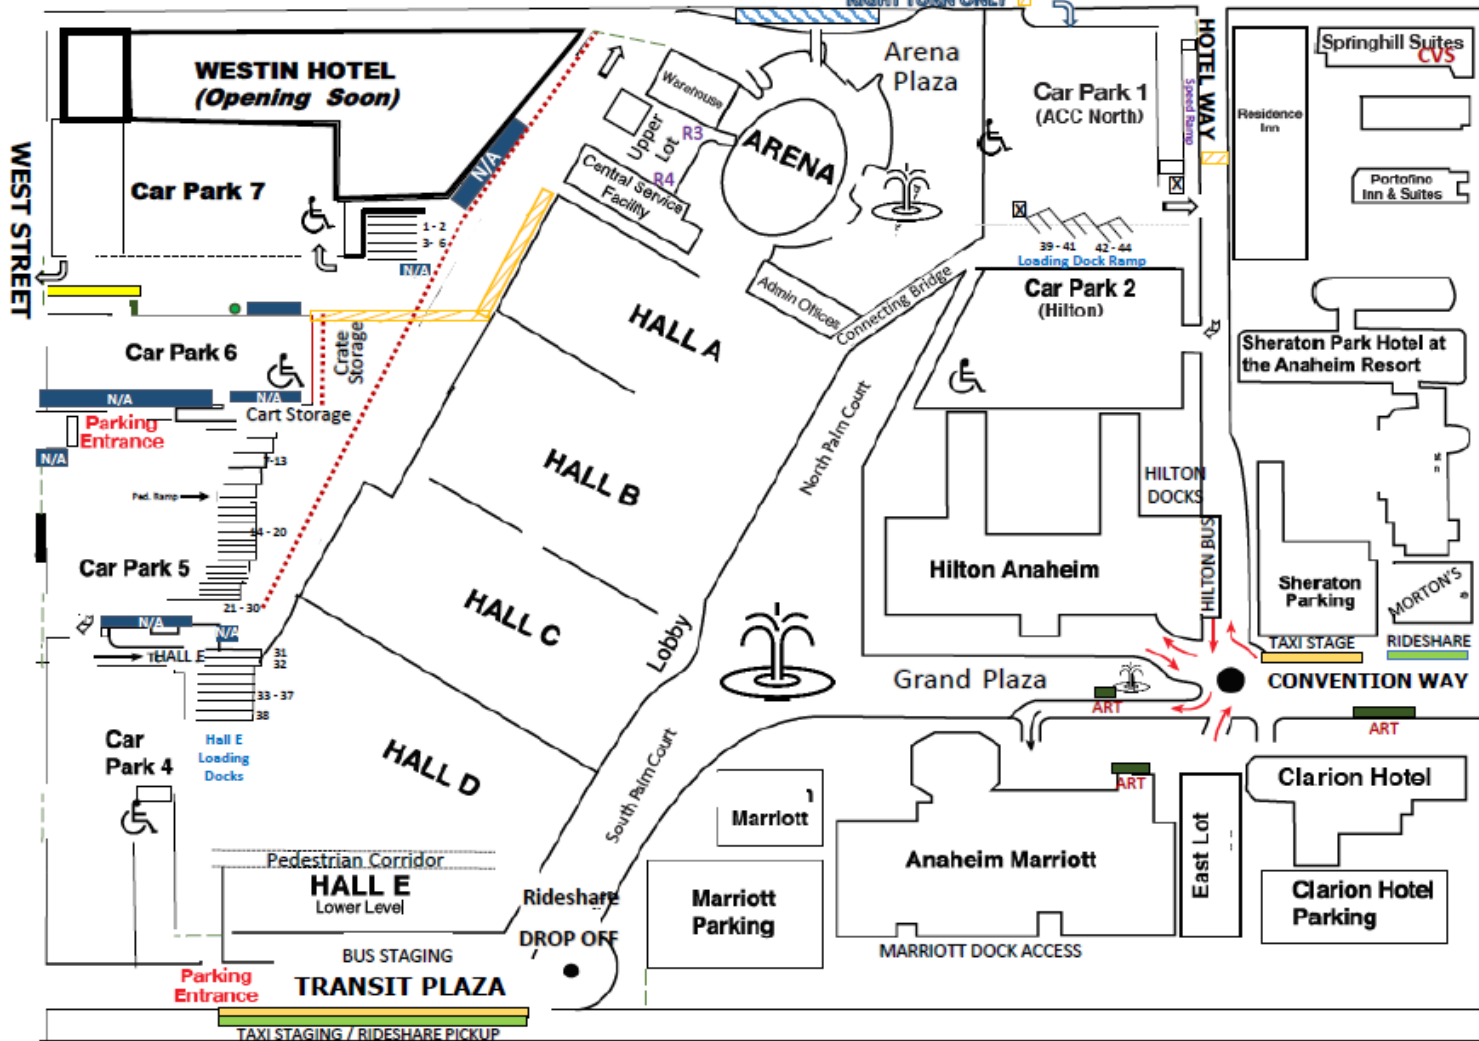

BLAND DRIVE

# ANAHEIM CONVENTION CENTER PARKING GUIDE

Disney Portal

DISNEY WAY

ACC Parking at The Shops at Anaheim Gardenwalk

KATELLA AVE

RIGHT TURN ONLY

Parking Entrance

Hyatt House  
Walgreens

Disney's Toy Story Parking

Updated 01/29/2021