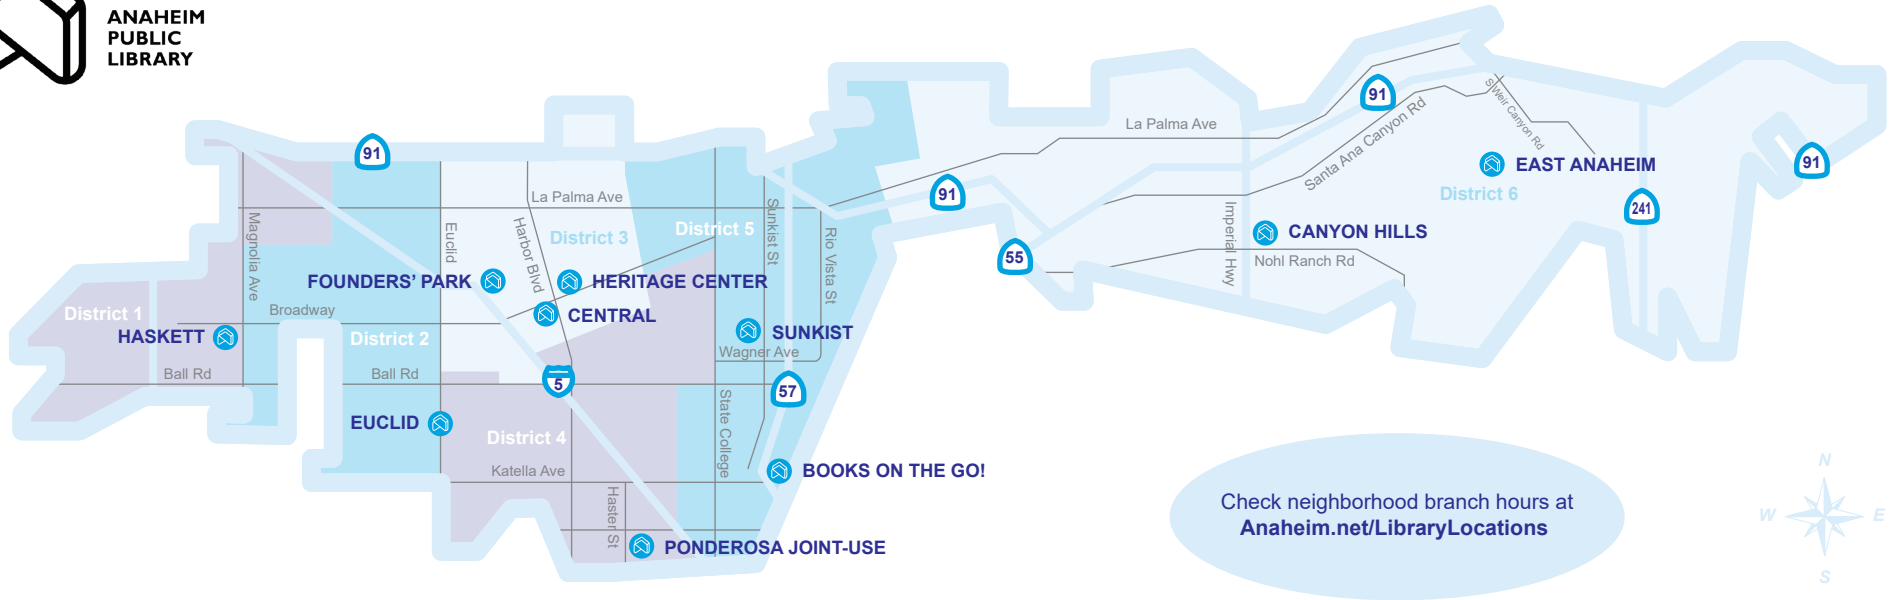

**ANAHEIM
PUBLIC
LIBRARY**

Your Neighborhood Anaheim Library

HASKETT BRANCH

2650 W. Broadway
Anaheim, CA 92804
(714) 765-5075

Hours
Mon-Thur: 11 a.m.
to 7 p.m.
Fri: 11 a.m. to 6 p.m.

EUCLID BRANCH

1340 S. Euclid St
Anaheim, CA 92802
(714) 765-3625

Hours
Mon: 1 p.m. to 7 p.m.
Thurs & Fri: 1 p.m.
to 7 p.m.

CENTRAL LIBRARY

500 W. Broadway
Anaheim, CA 92805
(714) 765-1880

Hours
Mon-Fri: 11 a.m.
to 7 p.m.

HERITAGE CENTER at the MUZEO

241 S. Anaheim Blvd
Anaheim, CA 92805
(714) 765-6453

Hours
Mon-Fri: 11 a.m.
to 6 p.m.

SUNKIST BRANCH

901 S. Sunkist
Anaheim, CA 92806
(714) 765-3576

Hours
Tue-Thurs:
1 p.m. to 7 p.m.

PONDEROSA JOINT-USE BRANCH

240 E. Orangewood Ave
Anaheim, CA 92802
(714) 740-0202

Hours
Mon-Thurs: 4 p.m.
to 7 p.m.

CANYON HILLS BRANCH

400 S. Scout Trail
Anaheim, CA 92807
(714) 765-6444

Hours
Mon-Thur: 11a.m.
to 7 p.m.
Friday: 11 a.m.
to 6 p.m.

EAST ANAHEIM BRANCH

8201 E. Santa Ana
Canyon Rd
Anaheim, CA 92808

Hours
Mon-Wed: 12 p.m. to 6 p.m.

BOOKS ON THE GO!

2626 E. Katella Ave
Anaheim, CA 92806
(714) 765-1725

Hours
Mon-Sun: 4:30 a.m.
to 12 a.m.

FOUNDERS' PARK

400 N. West St
Anaheim, CA 92801
(714) 765-6453

Open House Tours
First Saturday of each month, 9 a.m. to 12 p.m.

BOOKS ON THE GO! is the Library's self-service kiosk at ARTIC (Anaheim Regional Transportation Intermodal Center). Grab your library card and check out best-selling and popular books!

MOBILE LIBRARY stops monthly at various locations around Anaheim. Find the route schedule at Anaheim.net/MobileLibrary.

STEAM ADVENTURES EXPLORATION ON WHEELS brings STEAM programs to sites across Anaheim. Find the monthly schedule at Anaheim.net/STEAM.

RENEW MATERIALS by phone at (714) 765-1775, or check your account information online under **My Account** at Anaheim.net/Library.