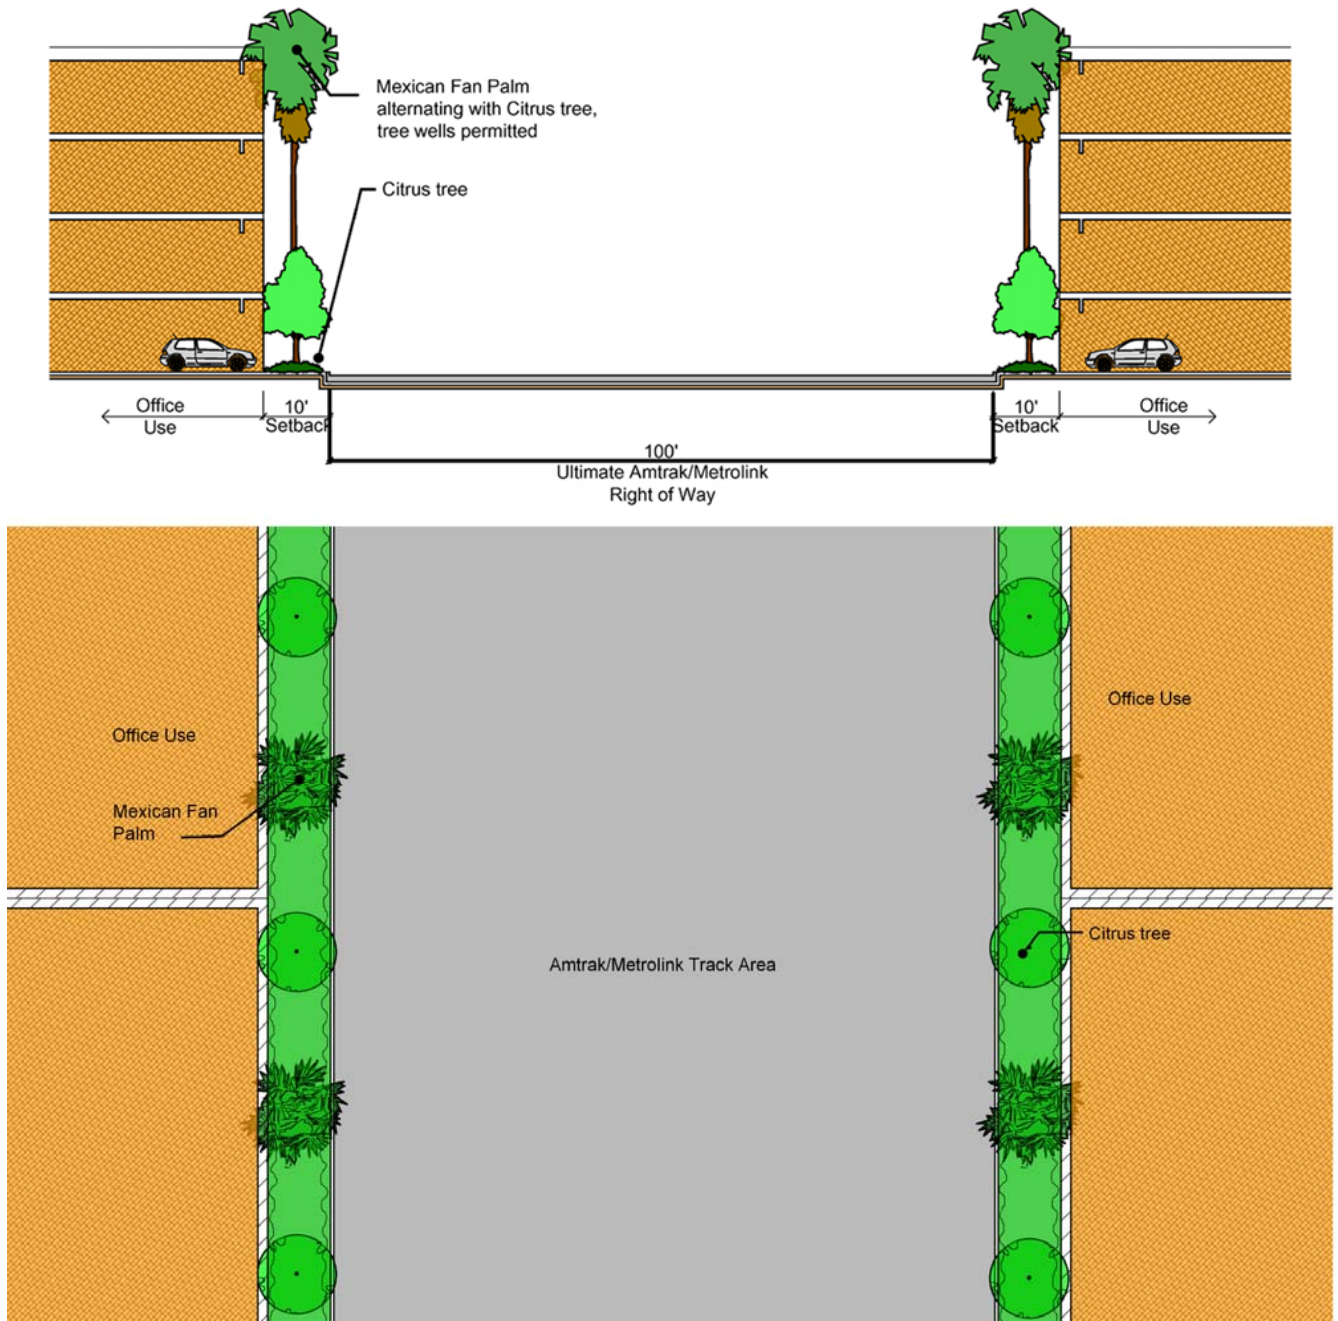

4.2.8 Amtrak/Metrolink Line

The landscape adjacent to the Amtrak Metrolink Line consists of a Mexican Fan Palm alternating with citrus trees.

Citrus Trees (*Citrus*)

**Mexican Fan Palm
(*Washingtonia robusta*)**

Figure 30: Amtrak/Metrolink Right-of-Way