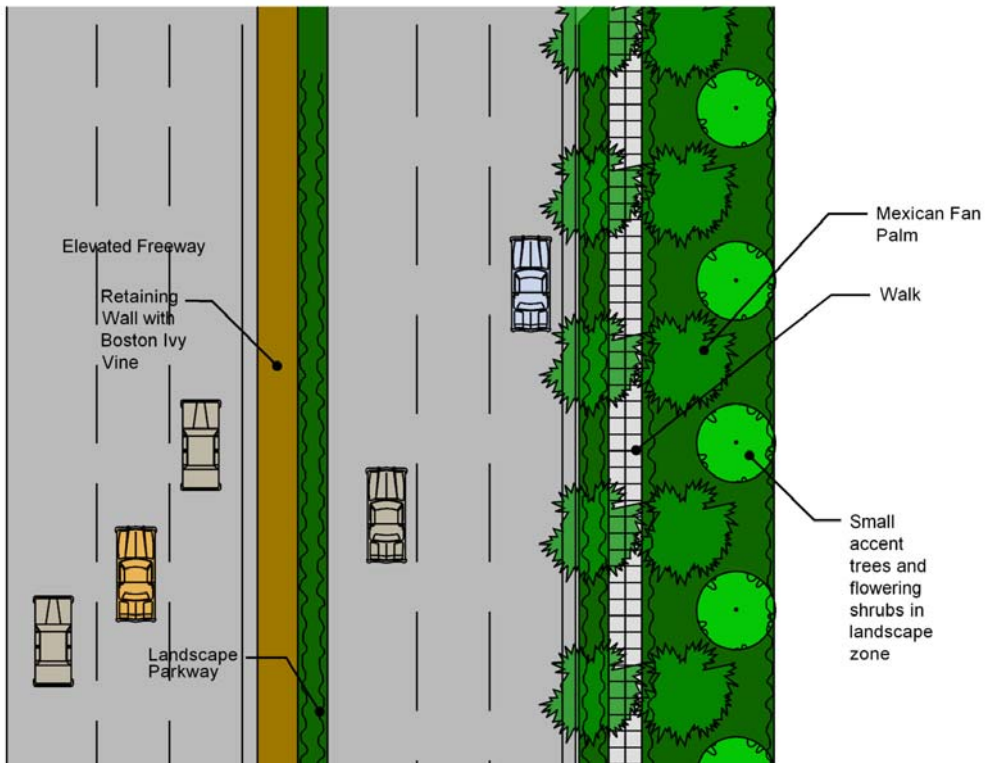

4.2.6 Anaheim Way

Anaheim Way is a one-way northbound frontage road on the east side of the Santa Ana Freeway. The landscape for Anaheim Way will be integrated into a large-scale landscaped open space treatment intended to attract the attention of passing motorists on the Santa Ana Freeway. The treatment will consist of Mexican Fan Palms with flowering vines attached to their trunks in parkways with a single species mass of Daisy or other yellow flowering shrubs. Mexican Fan Palms will also be planted in the setback area along with small accent trees and flowering shrubs. Boston Ivy will be attached to the wall per Santa Ana Freeway standards.

Boston Ivy
(Parthenocissus tricuspidata)

Mexican Fan Palm
(Washingtonia robusta)

Daisy
(Chrysanthemum)

Figure 27: Anaheim Way