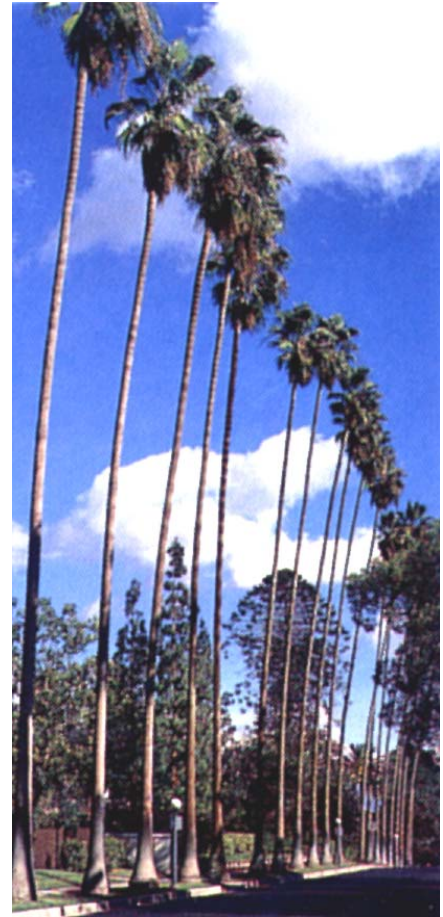

4.2.6 Anaheim Way

Anaheim Way is a one-way northbound frontage road on the east side of the Santa Ana Freeway. The landscape for Anaheim Way will be integrated into a large-scale landscaped open space treatment intended to attract the attention of passing motorists on the Santa Ana Freeway. The treatment will consist of Mexican Fan Palms with flowering vines attached to their trunks in parkways with a single species mass of Daisy or other yellow flowering shrubs. Mexican Fan Palms will also be planted in the setback area along with small accent trees and flowering shrubs. Boston Ivy will be attached to the wall per Santa Ana Freeway standards.

Boston Ivy
(Parthenocissus tricuspidata)

Mexican Fan Palm
(Washingtonia robusta)

Daisy
(Chrysanthemum)

Figure 27: Anaheim Way