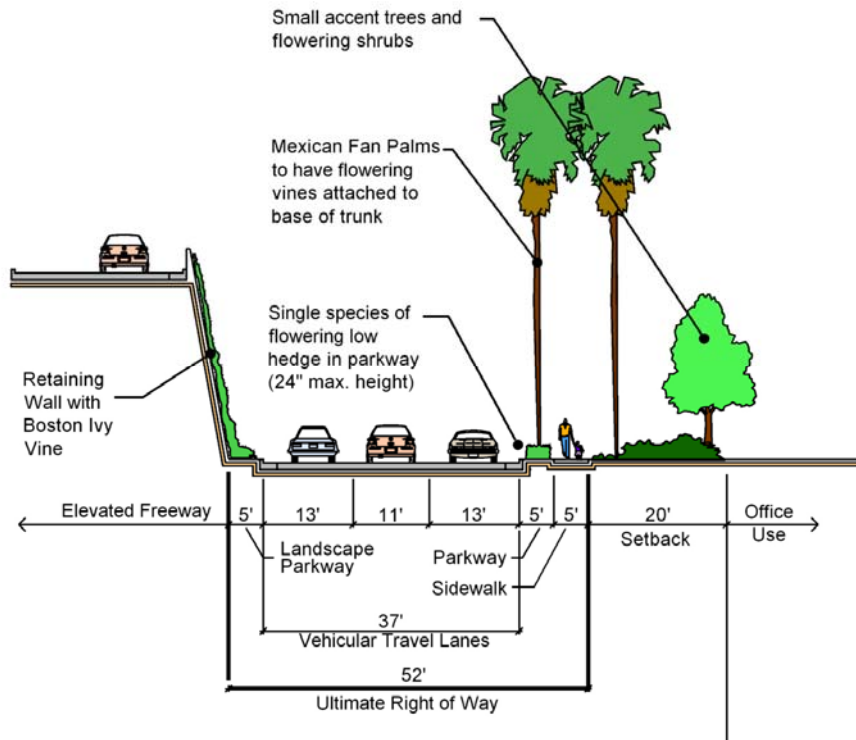

4.2.6 Anaheim Way

Anaheim Way is a one-way northbound frontage road on the east side of the Santa Ana Freeway. The landscape for Anaheim Way will be integrated into a large-scale landscaped open space treatment intended to attract the attention of passing motorists on the Santa Ana Freeway. The treatment will consist of Mexican Fan Palms with flowering vines attached to their trunks in parkways with a single species mass of Daisy or other yellow flowering shrubs. Mexican Fan Palms will also be planted in the setback area along with small accent trees and flowering shrubs. Boston Ivy will be attached to the wall per Santa Ana Freeway standards.

Boston Ivy
(Parthenocissus tricuspidata)

Mexican Fan Palm
(Washingtonia robusta)

Daisy
(Chrysanthemum)

Figure 27: Anaheim Way