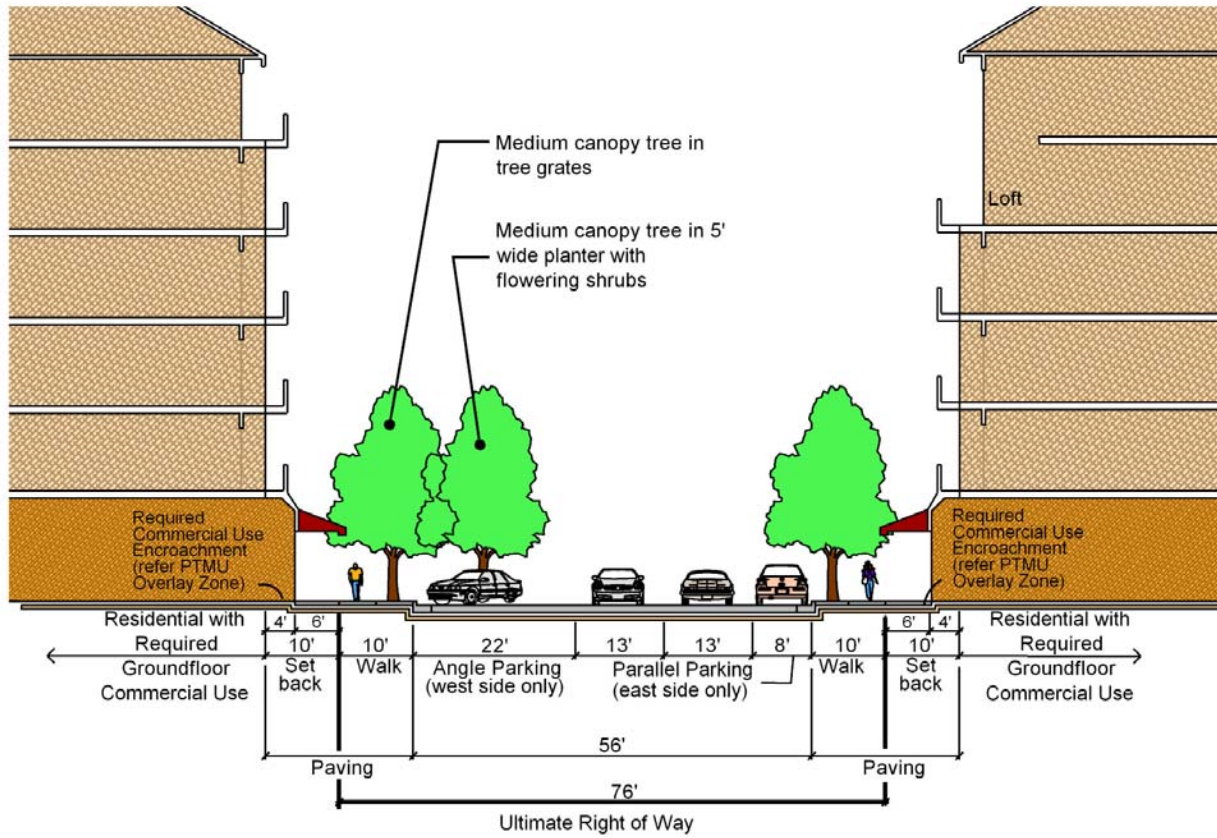

4.2.10 Market Street

The Market Street landscape consists of a large canopy tree, Maidenhair Tree (*Ginkgo biloba*), in tree grates with interlocking precast concrete pavers in the parkway. The entryway from Katella Avenue to Market Street will be identified with rows of Date Palm Trees. The setback area may be paved to provide access for pedestrians. Angled parking will be provided on the west side and parallel parking will be provided on the east side of Market Street.

Maidenhair Tree (Ginkgo biloba)

**Date Palm-Medjool variety
*(Phoenix dactylifera)***

Figure 39: Conceptual Market Street