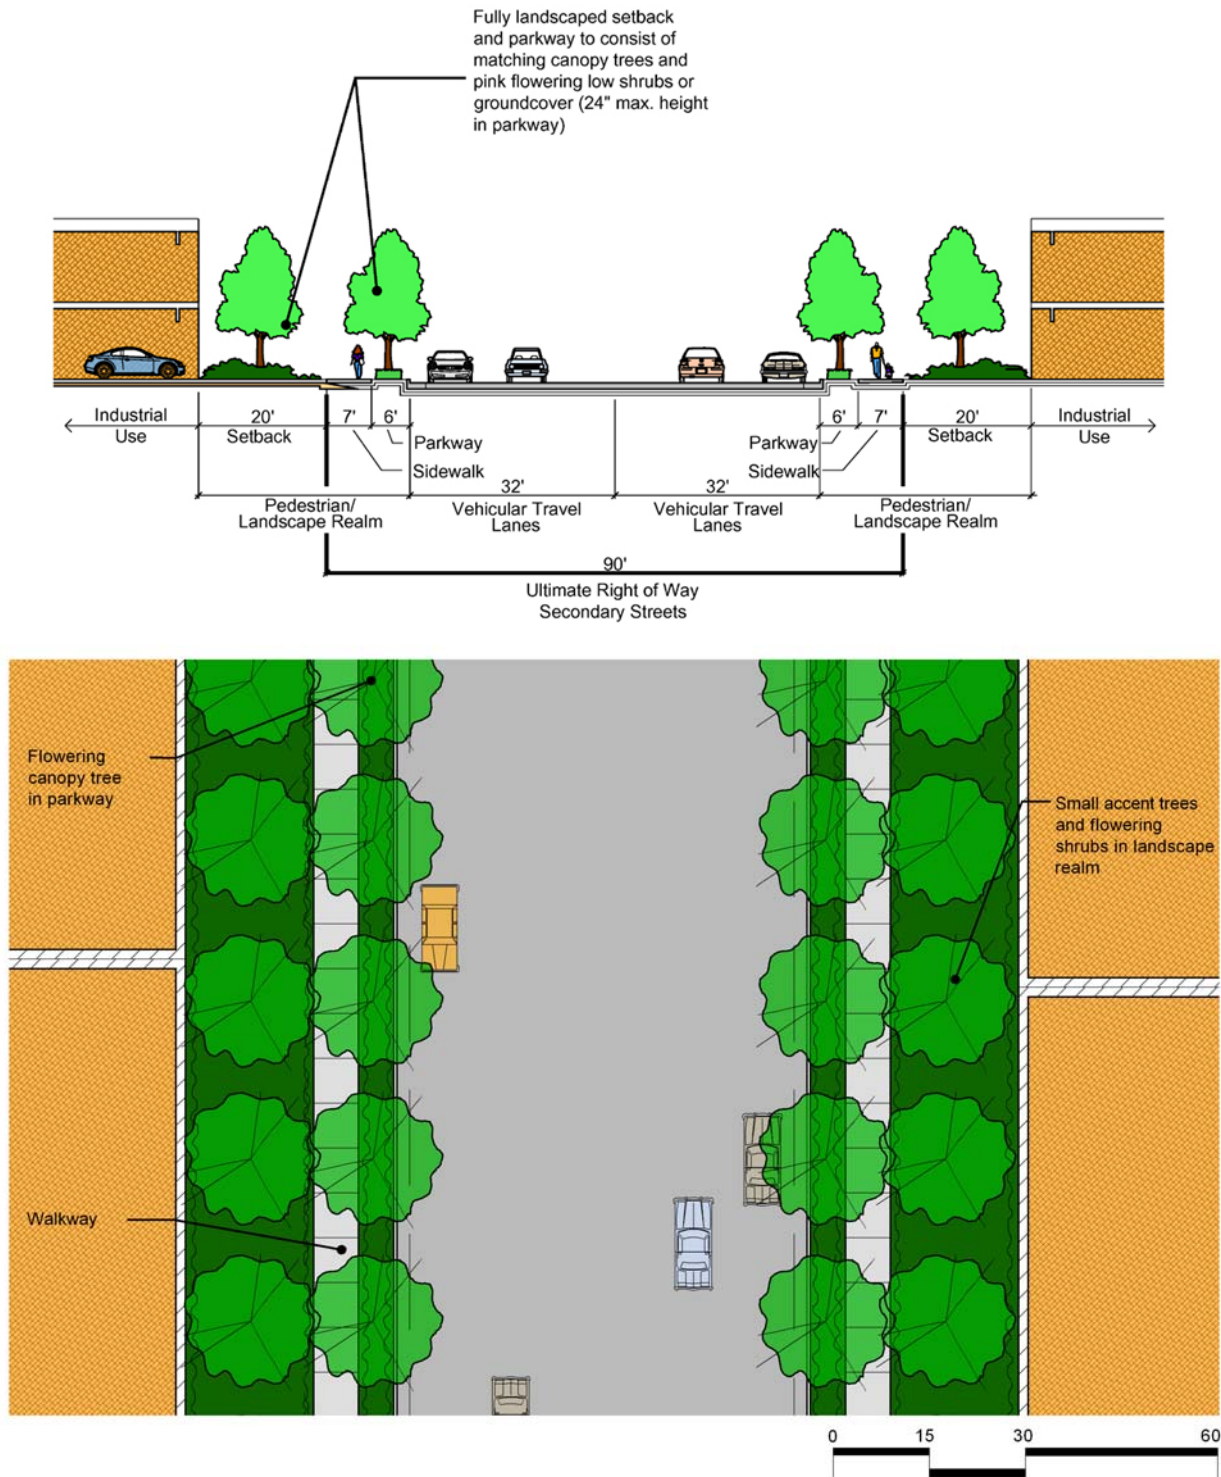

4.2.9 Secondary Streets: Howell Avenue, Sunkist Street and Rampart Street

The Secondary Street landscape consists of a Brisbane Box or similar canopy trees with a low flowering pink shrub or groundcover in the parkway. The landscape setback consists of a canopy tree to match the species of parkway tree in spacing and height with purple and pink flowering low shrub or ground cover.

**India Hawthorne
(*Raphiolepis indica*)**

Brisbane Box (*Tristania conferta*)

Figure 38: Secondary Streets (Howell Avenue, Sunkist Street and Rampart Street)