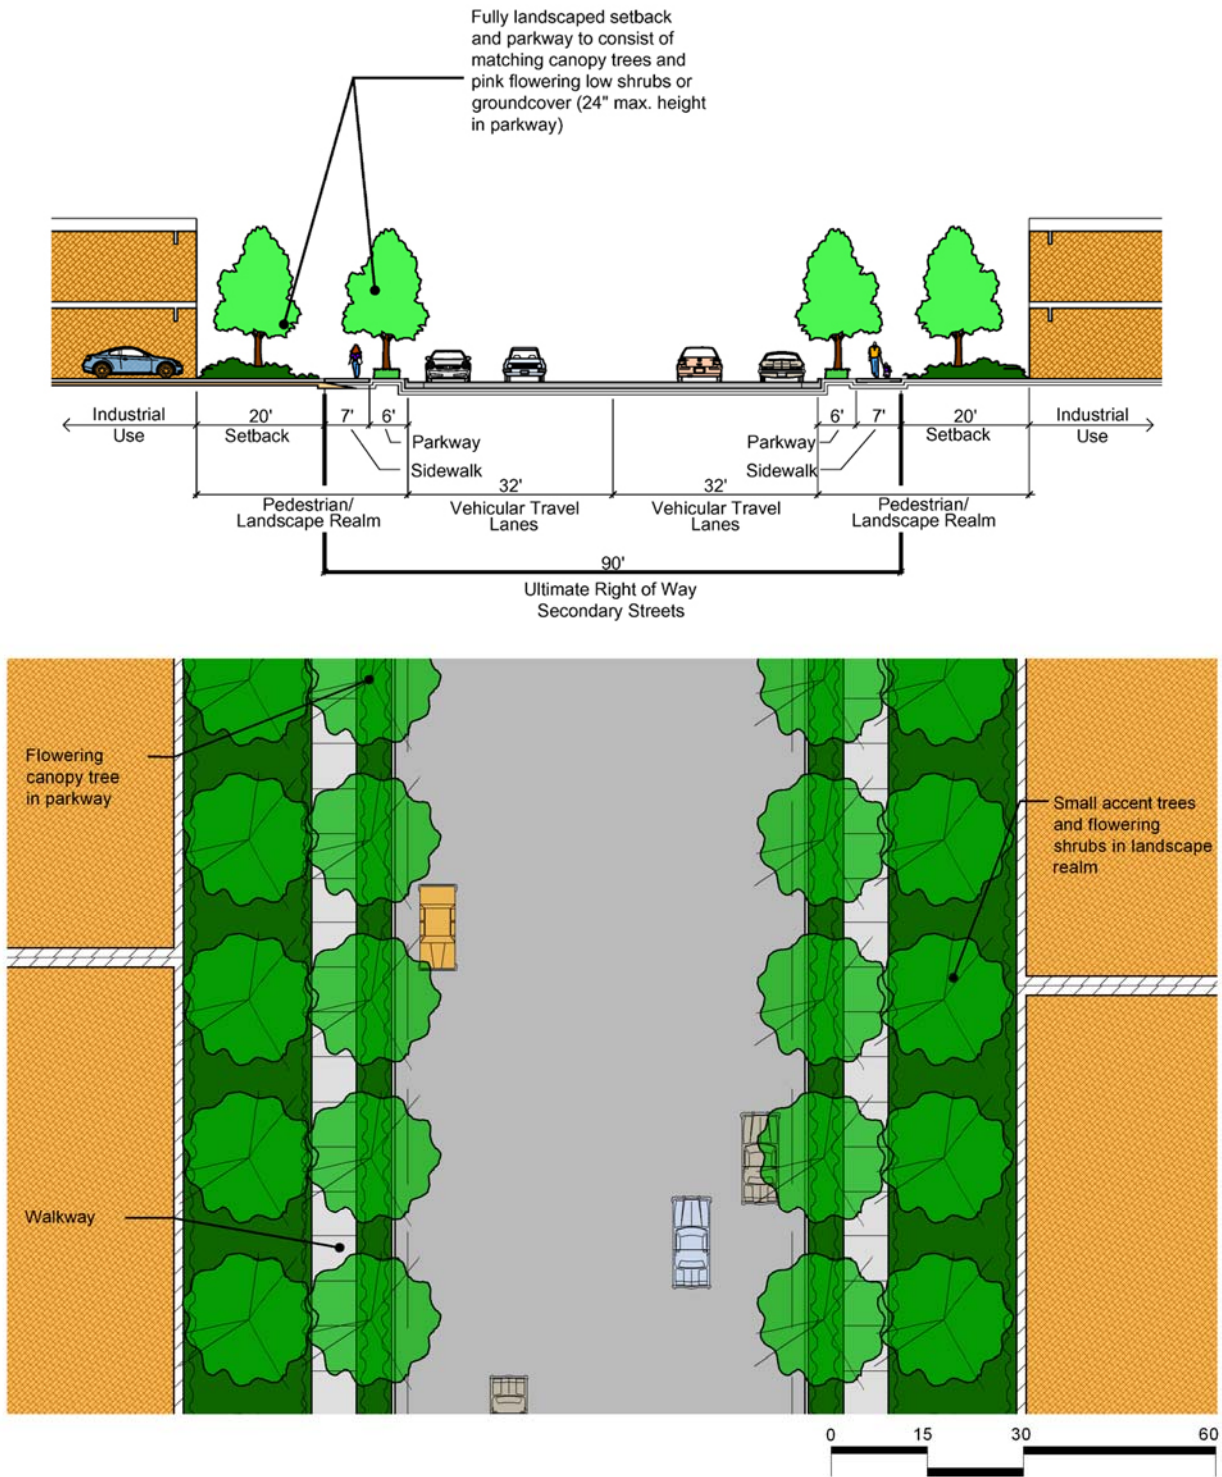

4.2.9 Secondary Streets: Howell Avenue, Sunkist Street and Cerritos Avenue

The Secondary Street landscape consists of a Brisbane Box or similar canopy trees with a low flowering pink shrub or groundcover in the parkway. The landscape setback consists of a canopy tree to match the species of parkway tree in spacing and height with purple and pink flowering low shrub or ground cover.

Brisbane Box (*Tristania conferta*)

Figure 31: Secondary Streets (Howell Avenue, Sunkist Street and Cerritos Avenue)