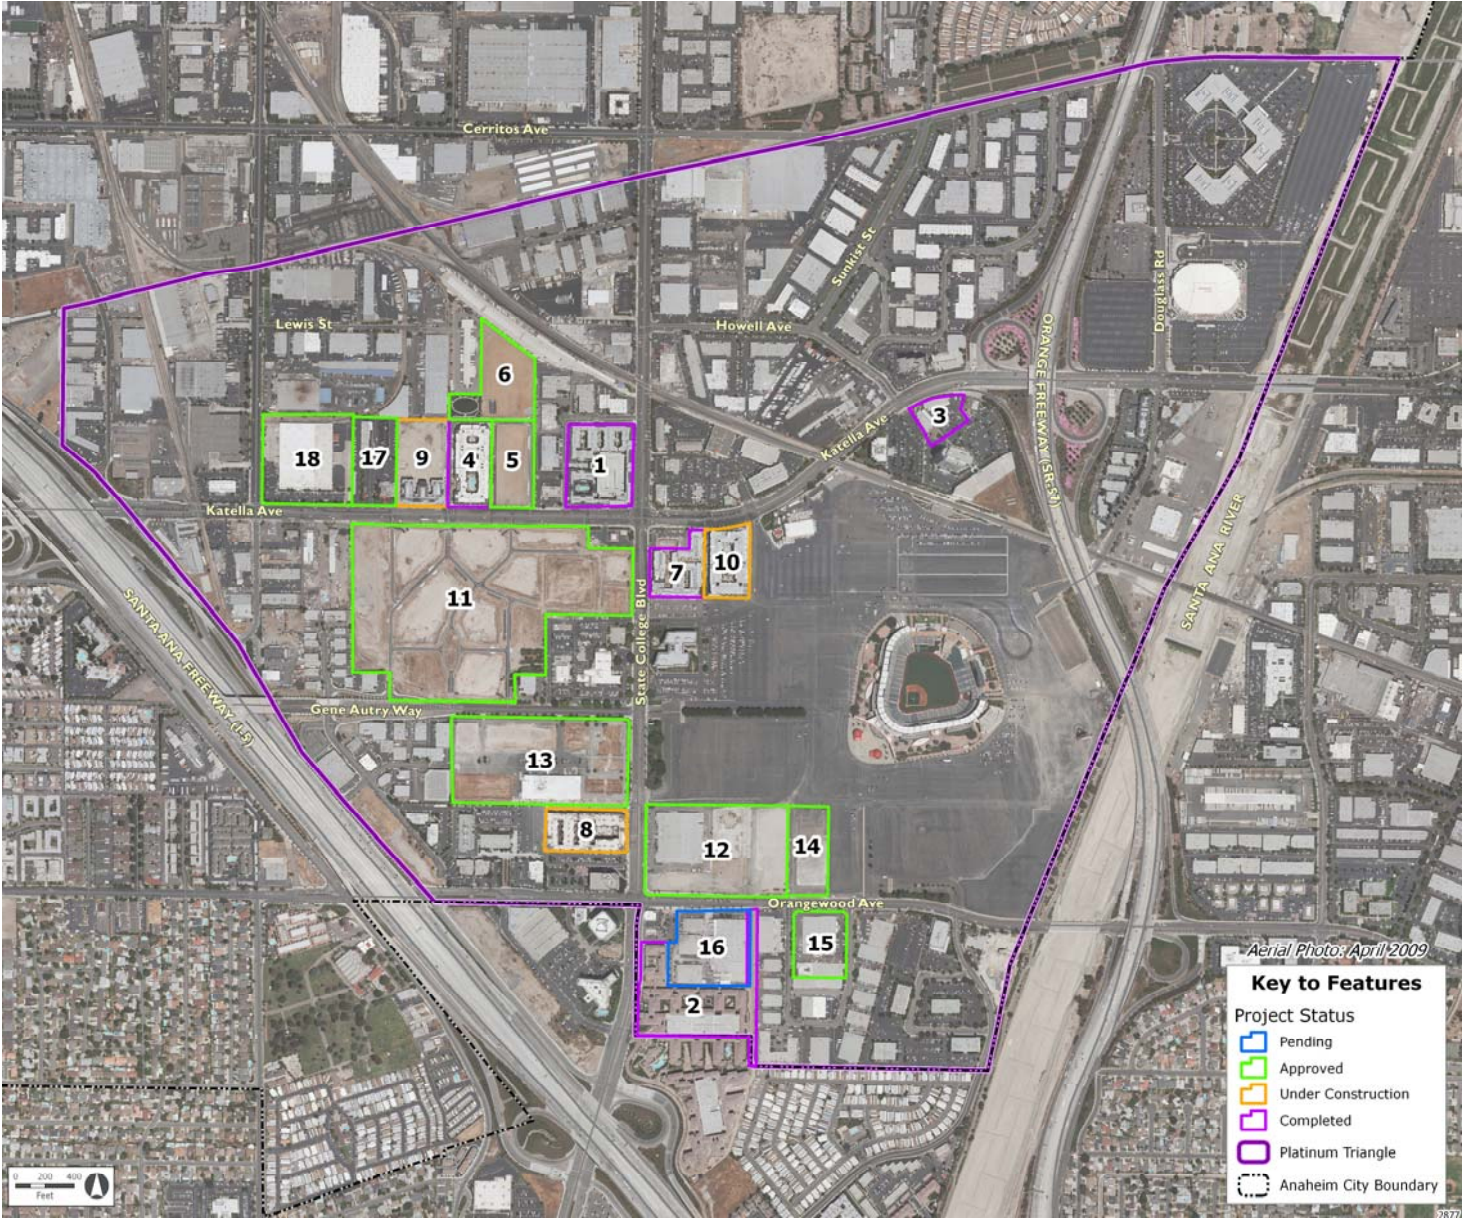

The Platinum Triangle Project Status 12/22/09

The Platinum Triangle
Project Status
12/22/09

Project		Pending Approval			Approved/Not Under Construction		
Map Ref #	Development Name	Dwelling Units	Square Feet Commercial	Square Feet Office	Dwelling Units	Square Feet Commercial	Square Feet Office
1	Stadium Lofts						
2	Archstone Gateway						
3	The Shops at Stadium Towers						
4	Park Viridian						
5	Stadium Club Condominiums	88			196		
6	Stadium Park Apartments				250		
7	1818						
8	Anavia						
9	Dwell @ Katella				244		
10	Avalon Anaheim Stadium						
11	A-Town Metro				2,681	229,800	
12	A-Town Stadium				878		
13	Experience at Gene Autry Way		68,000	119,000	1,208	50,000	100,000
14	Orangewood Condominiums				341		
15	Platinum Tower					10,000	590,000
16	Alexan Orangewood	689					
17	Platinum Vista				327	9,500	
18	Platinum Gateway				320	114,571	209,419
Total Platinum Triangle		Pending Approval			Approved/Not Under Construction		
		Dwelling Units	Square Feet Commercial	Square Feet Office	Dwelling Units	Square Feet Commercial	Square Feet Office
		777	68,000	119,000	6,445	413,871	899,419