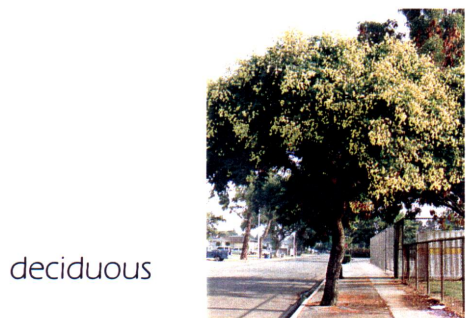

SPECIE RECOMMENDATION BY STREET
KATELLA AVENUE - PARKWAY & TREE WELLS

Primary Existing Species: *Trachycarpus fortunei* *, *Liriodendron tulipifera*
 WINDMILL PALM *, TULIP TREE

RECOMMENDATIONS

Canopy: *Koelreuteria paniculata* *Eucalyptus nicholii*
 GOLDENRAIN TREE NICHOL'S WILLOW-LEAFED PEPPERMINT