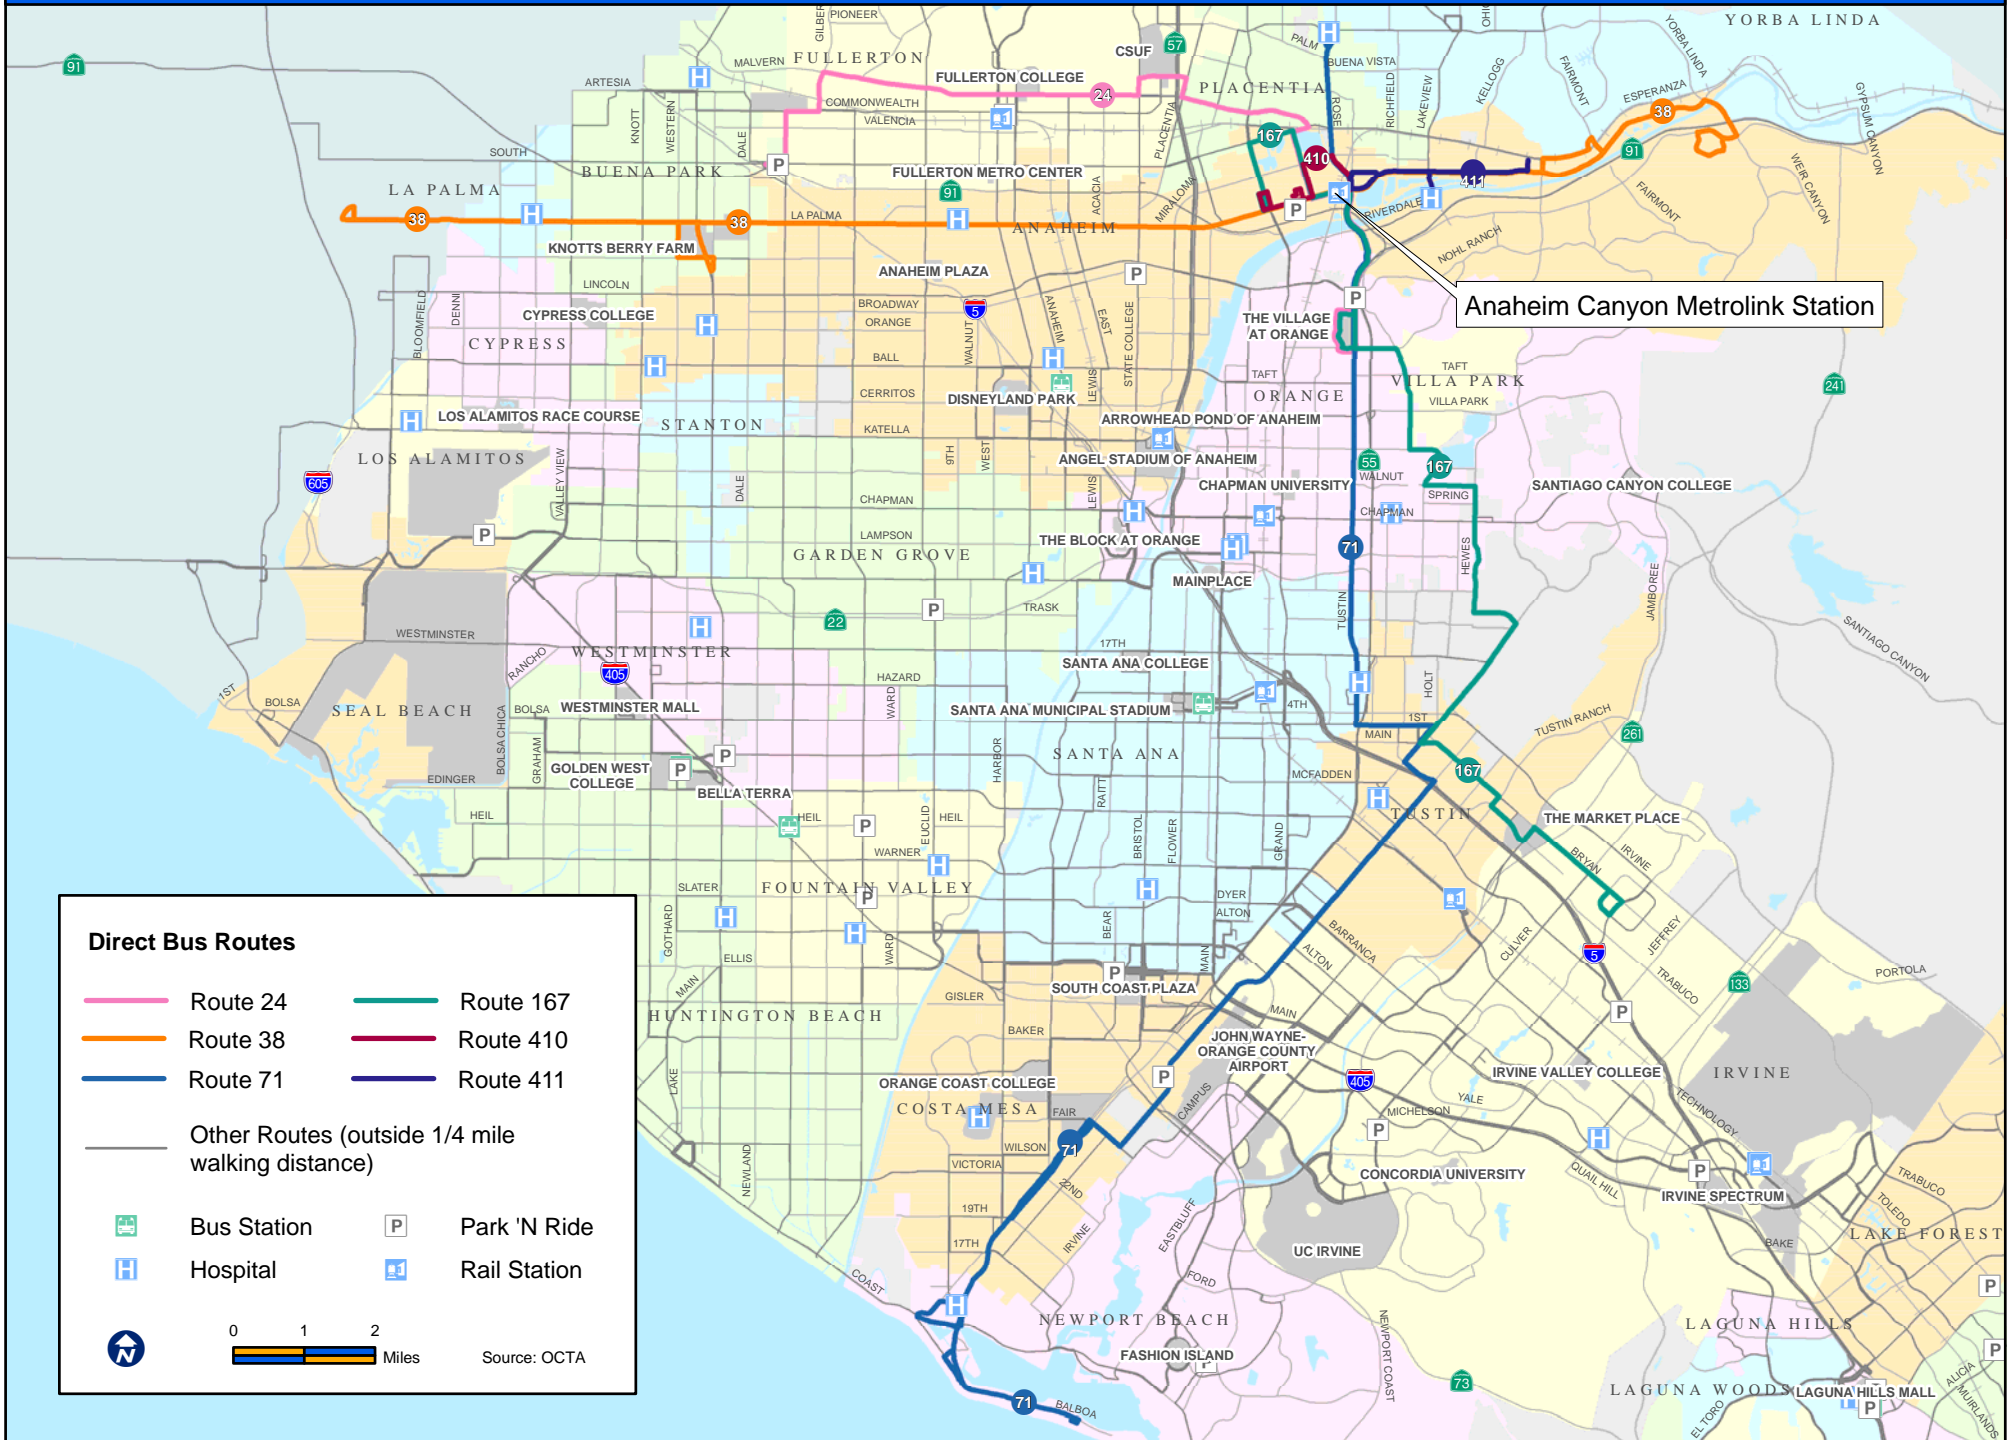

# Anaheim Canyon Metrolink Station

Anaheim Canyon Metrolink Station

**Direct Bus Routes**

	Route 24		Route 167
	Route 38		Route 410
	Route 71		Route 411

— Other Routes (outside 1/4 mile walking distance)

	Bus Station		Park 'N Ride
	Hospital		Rail Station

0 1 2 Miles Source: OCTA