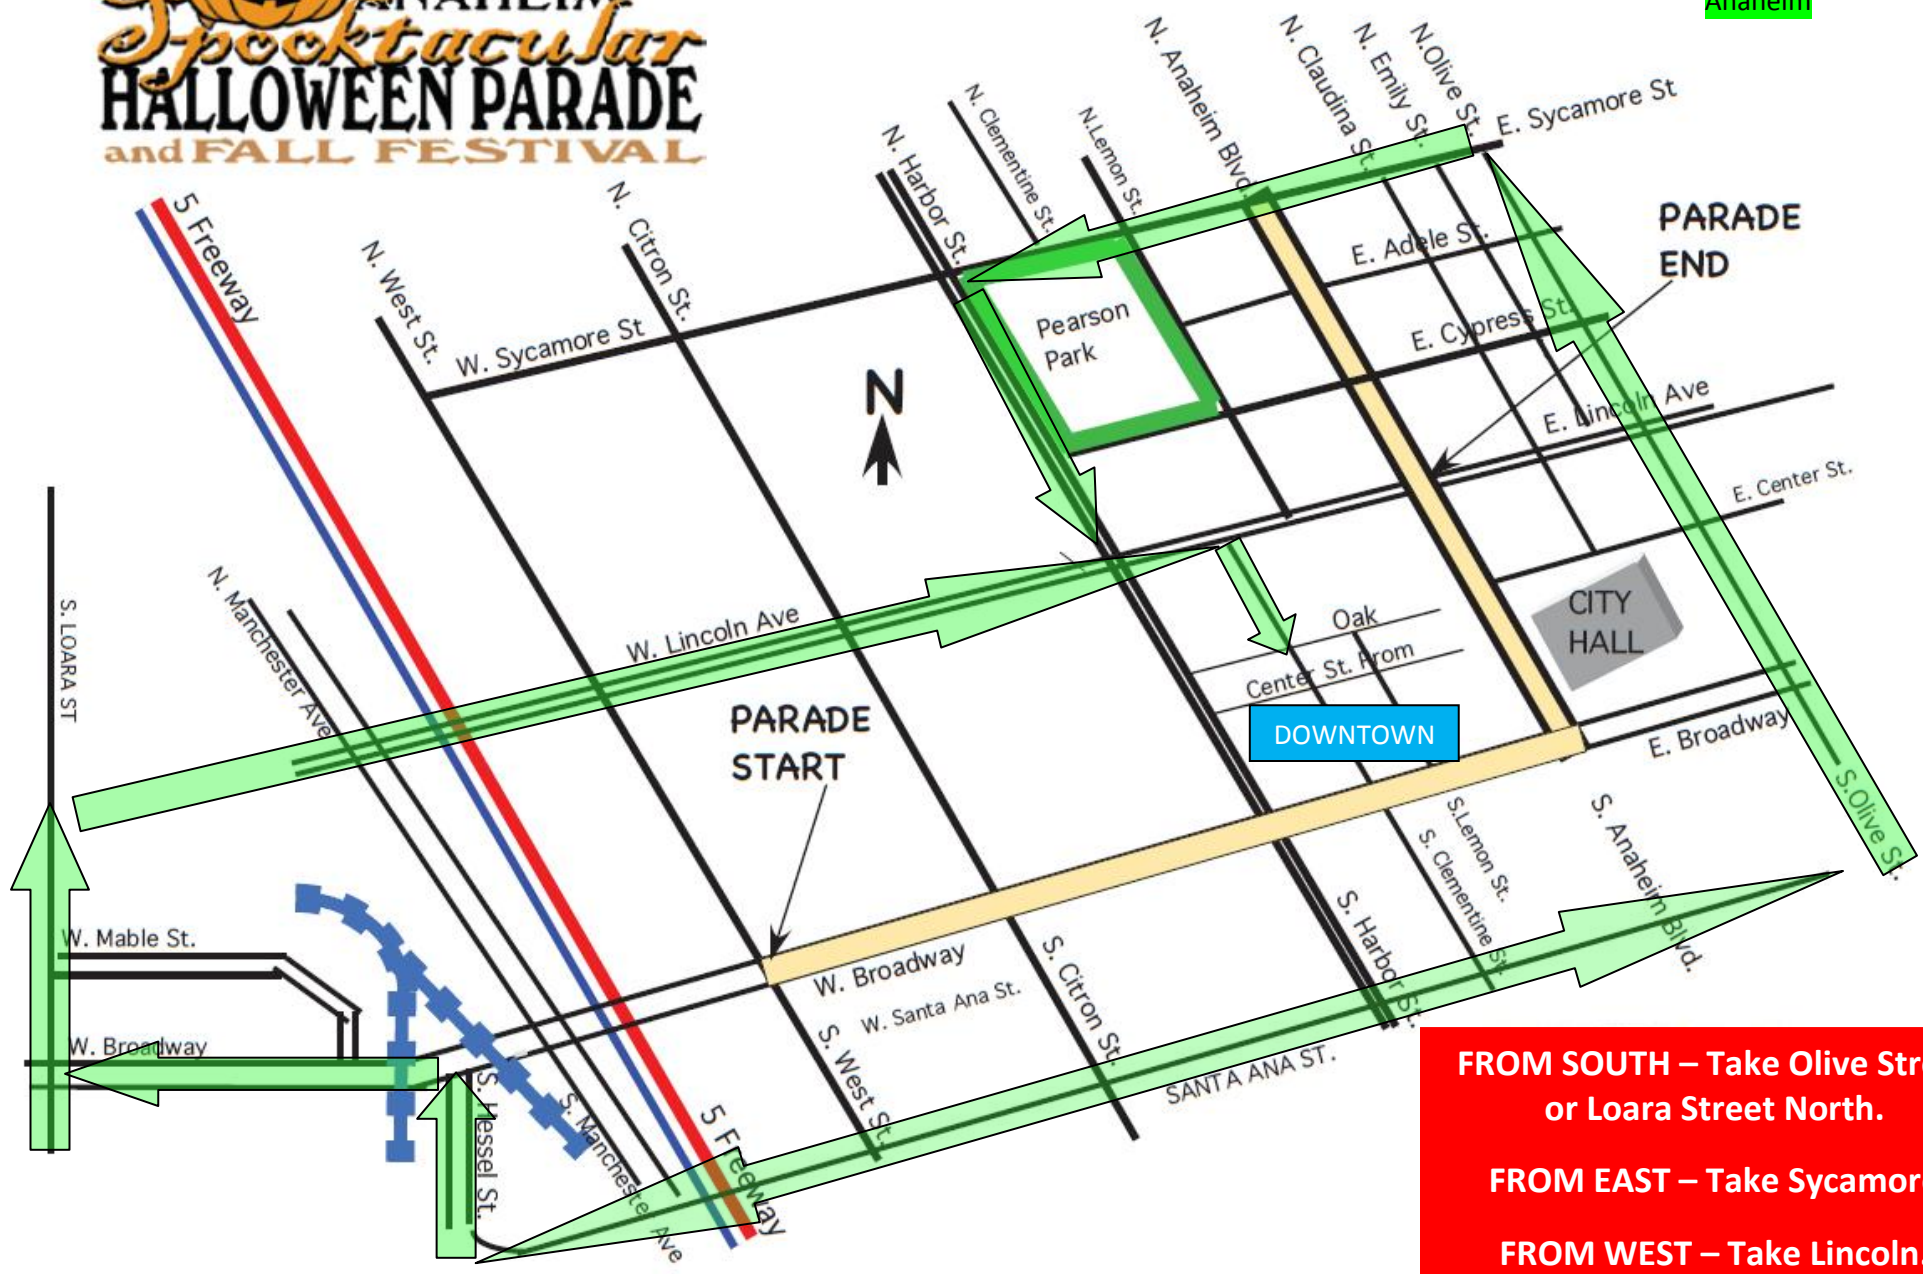

Saturday, October 31, 2009
 Parade Time: 6:00pm

YELLOW – Parade –
 CLOSED before and
 during parade

GREEN – detours to
 Downtown
 Anaheim

**FROM SOUTH – Take Olive Street
 or Loara Street North.**
FROM EAST – Take Sycamore
FROM WEST – Take Lincoln.

Reminder of Downtown Anaheim Parade Street closures for October 31st.

Street Closures for Saturday, October 31, 2009

Fall Festival

- 6:00AM-12:00AM (Midnight) Center St Promenade will be closed from Clementine to Anaheim Blvd
- Lemon will be closed from Oak to just south of the ATT building at the north side of the entrance to the P5 (Doria Lofts) street level parking area.

Spooktacular Halloween Parade

- See map above with the parade route. Green highlight shows detours.
- Additional closure - 2:00PM-9:00PM - South Bound Anaheim Blvd. from Lincoln to Broadway