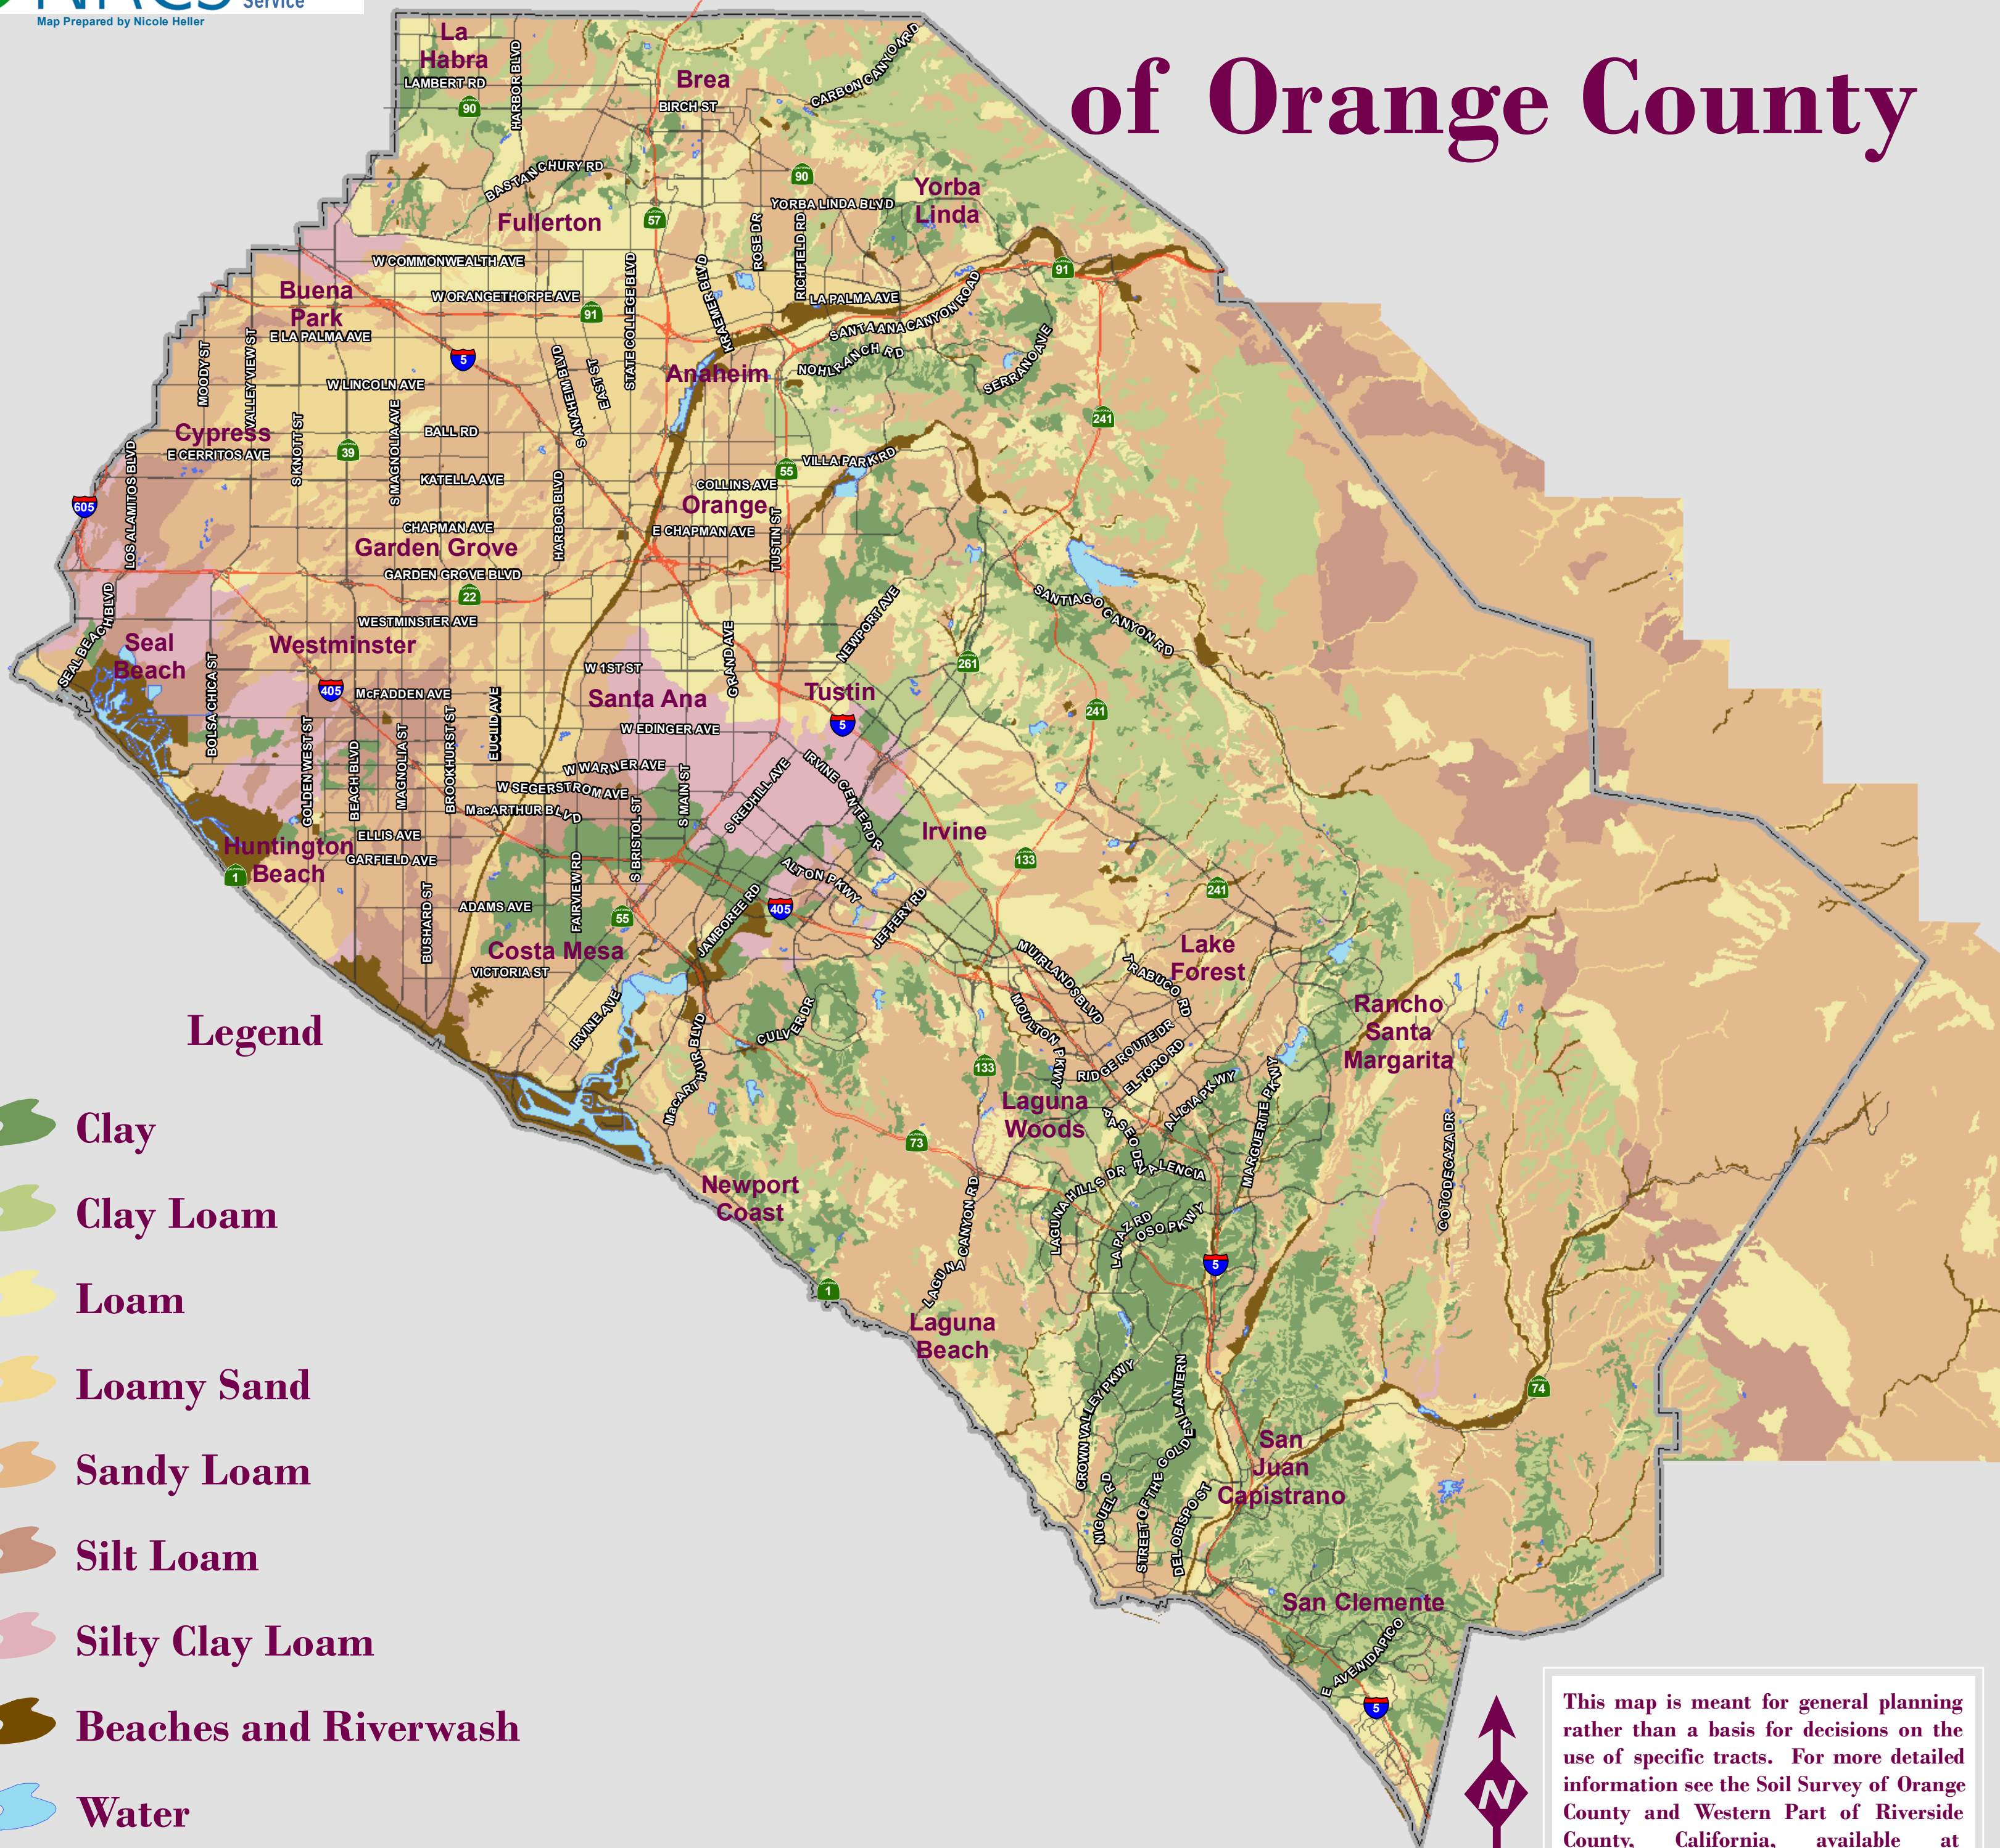

Surface Soil Textures of Orange County

This map is meant for general planning rather than a basis for decisions on the use of specific tracts. For more detailed information see the Soil Survey of Orange County and Western Part of Riverside County, California, available at <http://websoilsurvey.nrcs.usda.gov>