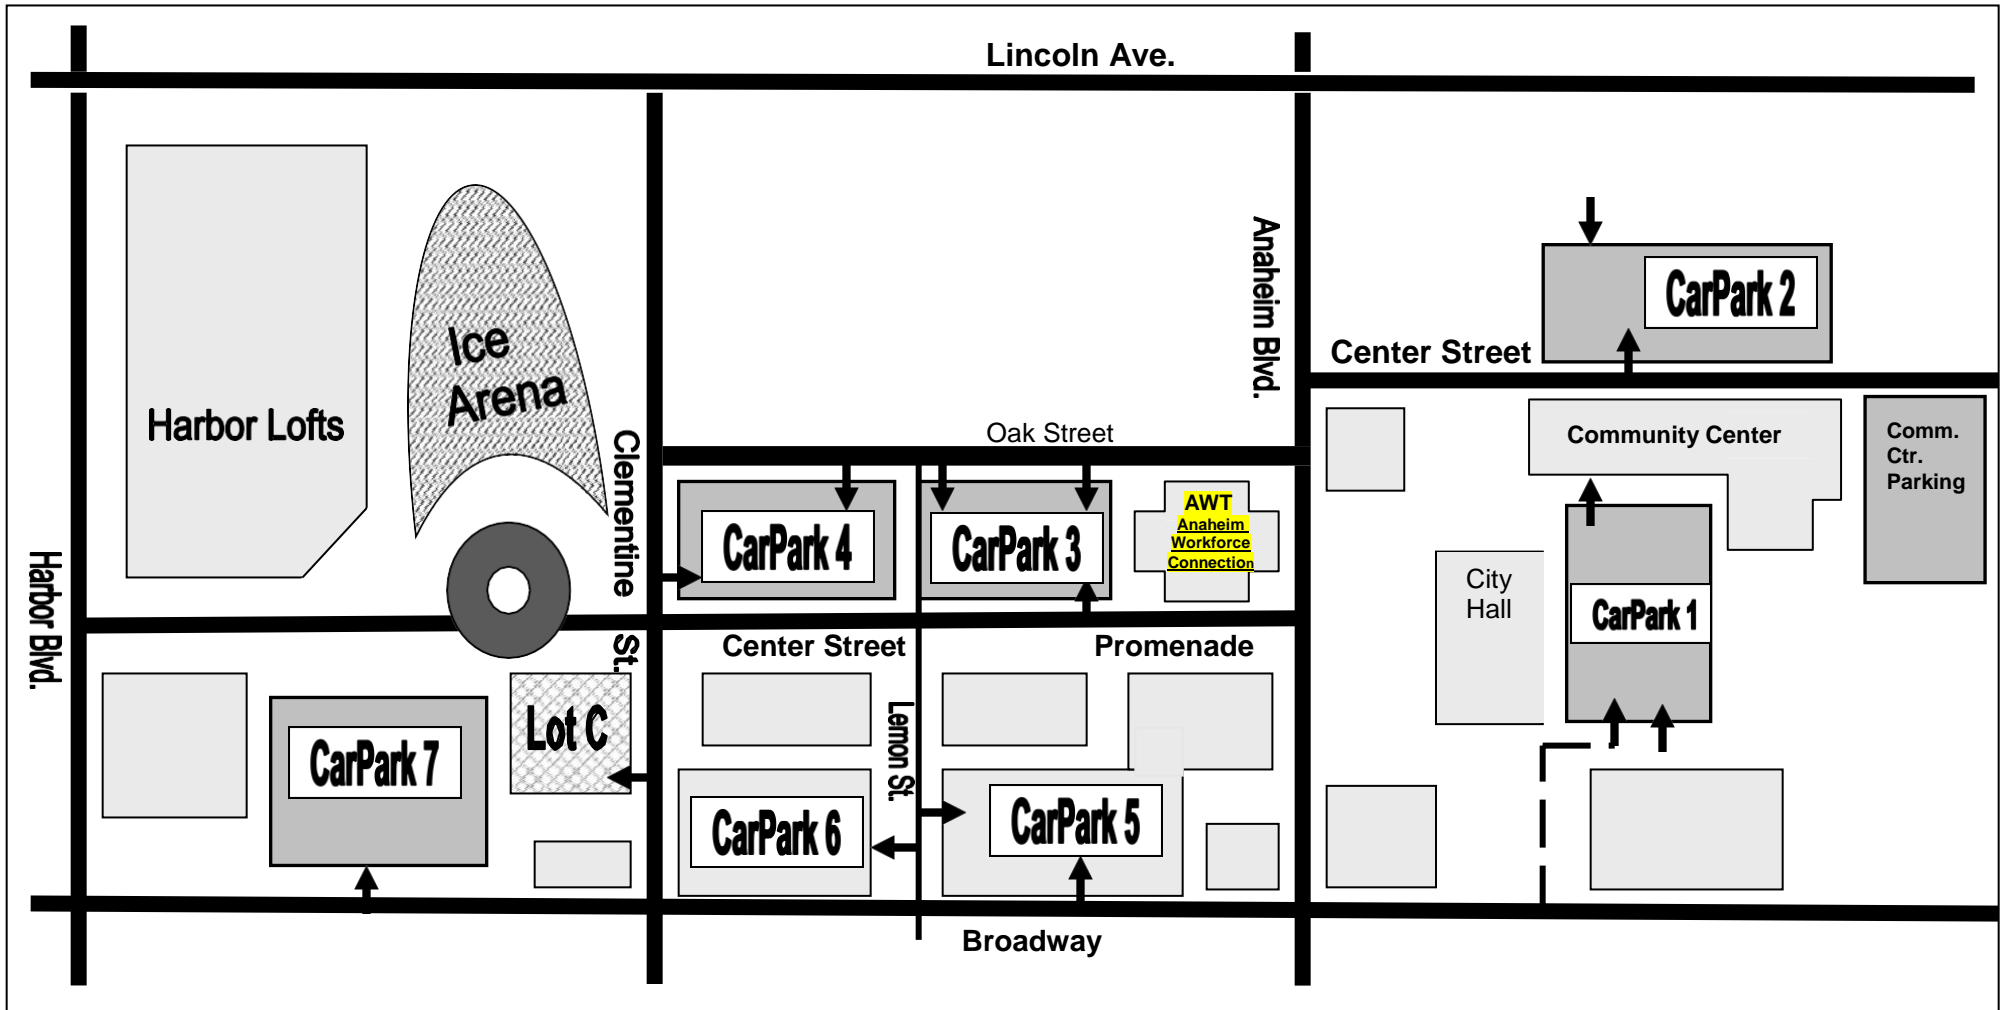

Anaheim Workforce Connection Parking Information

Anaheim Workforce Connection is located on the second floor of the **Anaheim West Tower (AWT)** at 201. S. Anaheim Blvd., Anaheim, CA 92805. Parking is available in CarPark 3. CarPark 3 can be accessed from Center Street Promenade or from Oak Street. Proceed to the gate on the second level and take a ticket.

➔ = Point of Access