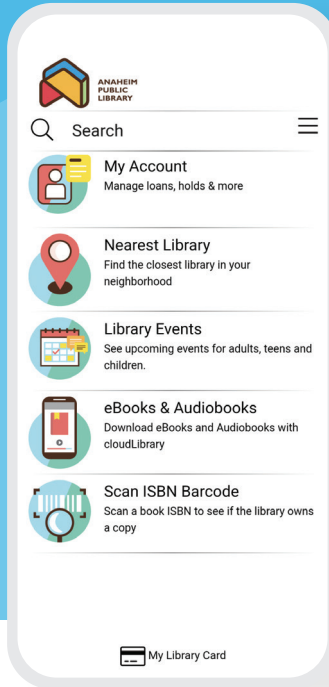

Directions

Get directions to your nearest neighborhood Library

Digital Library Card

Access your digital library card to check out books and more!

Renew Books & Place Holds

Can't put the book down? Renew books and place holds on the go

Library Events

View upcoming virtual programs and educational events

Explore your neighborhood library at your fingertips

AnaheimLibrary

AnaheimLibrary

AnaheimLibrary

Anaheim_Library

**ANAHEIM
PUBLIC
LIBRARY**

1

Download

Download the Library's app from the App Store or Google Play Store

2

Log in

Tap on the menu bar to the right to log in to your Library Account.
Enter your library card number and PIN number.

3

Search

Search for books, DVDs, and more at your branch. Tap on "Place Hold" to reserve an item and select your pickup location.

4

Manage

Tap on "My Account" and see your checkouts, holds, fines and more!