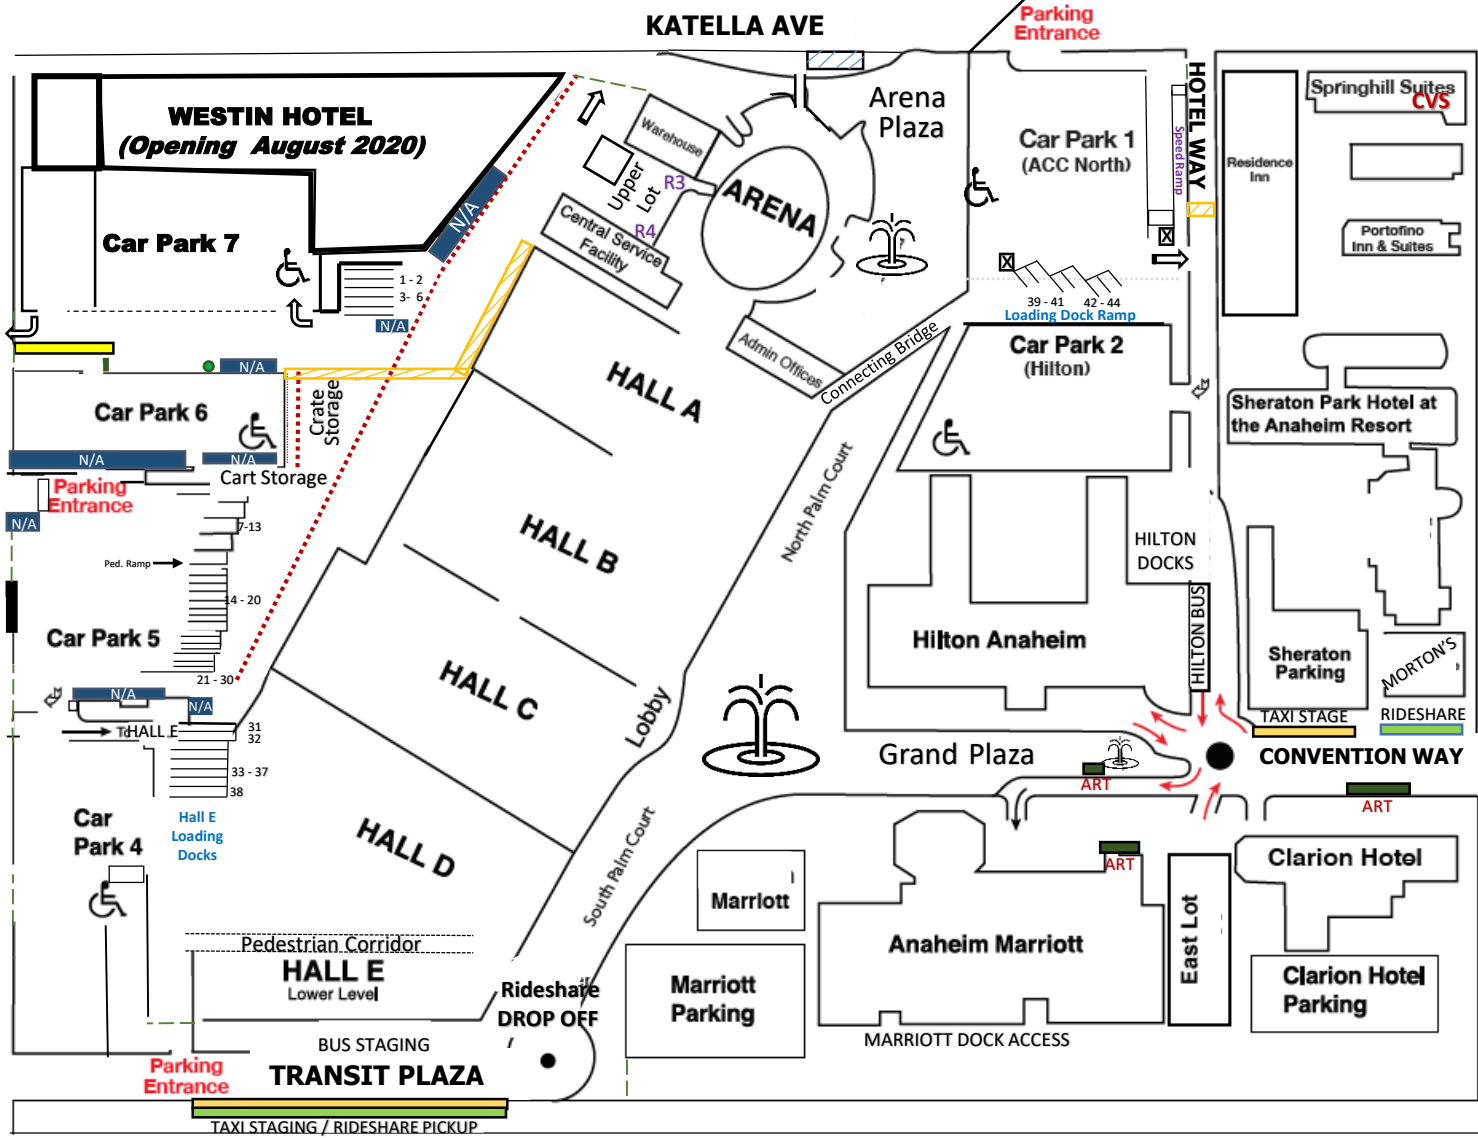

DLAND DRIVE

ANAHEIM CONVENTION CENTER PARKING GUIDE

Disney
Portal

DISNEY WAY

ACC Parking at
The Shops at
Anaheim
Gardenwalk

WEST STREET

HARBOR BLVD

Hyatt House
Walgreens

Disney's
Toy Story
Parking

Updated 03/04/2020