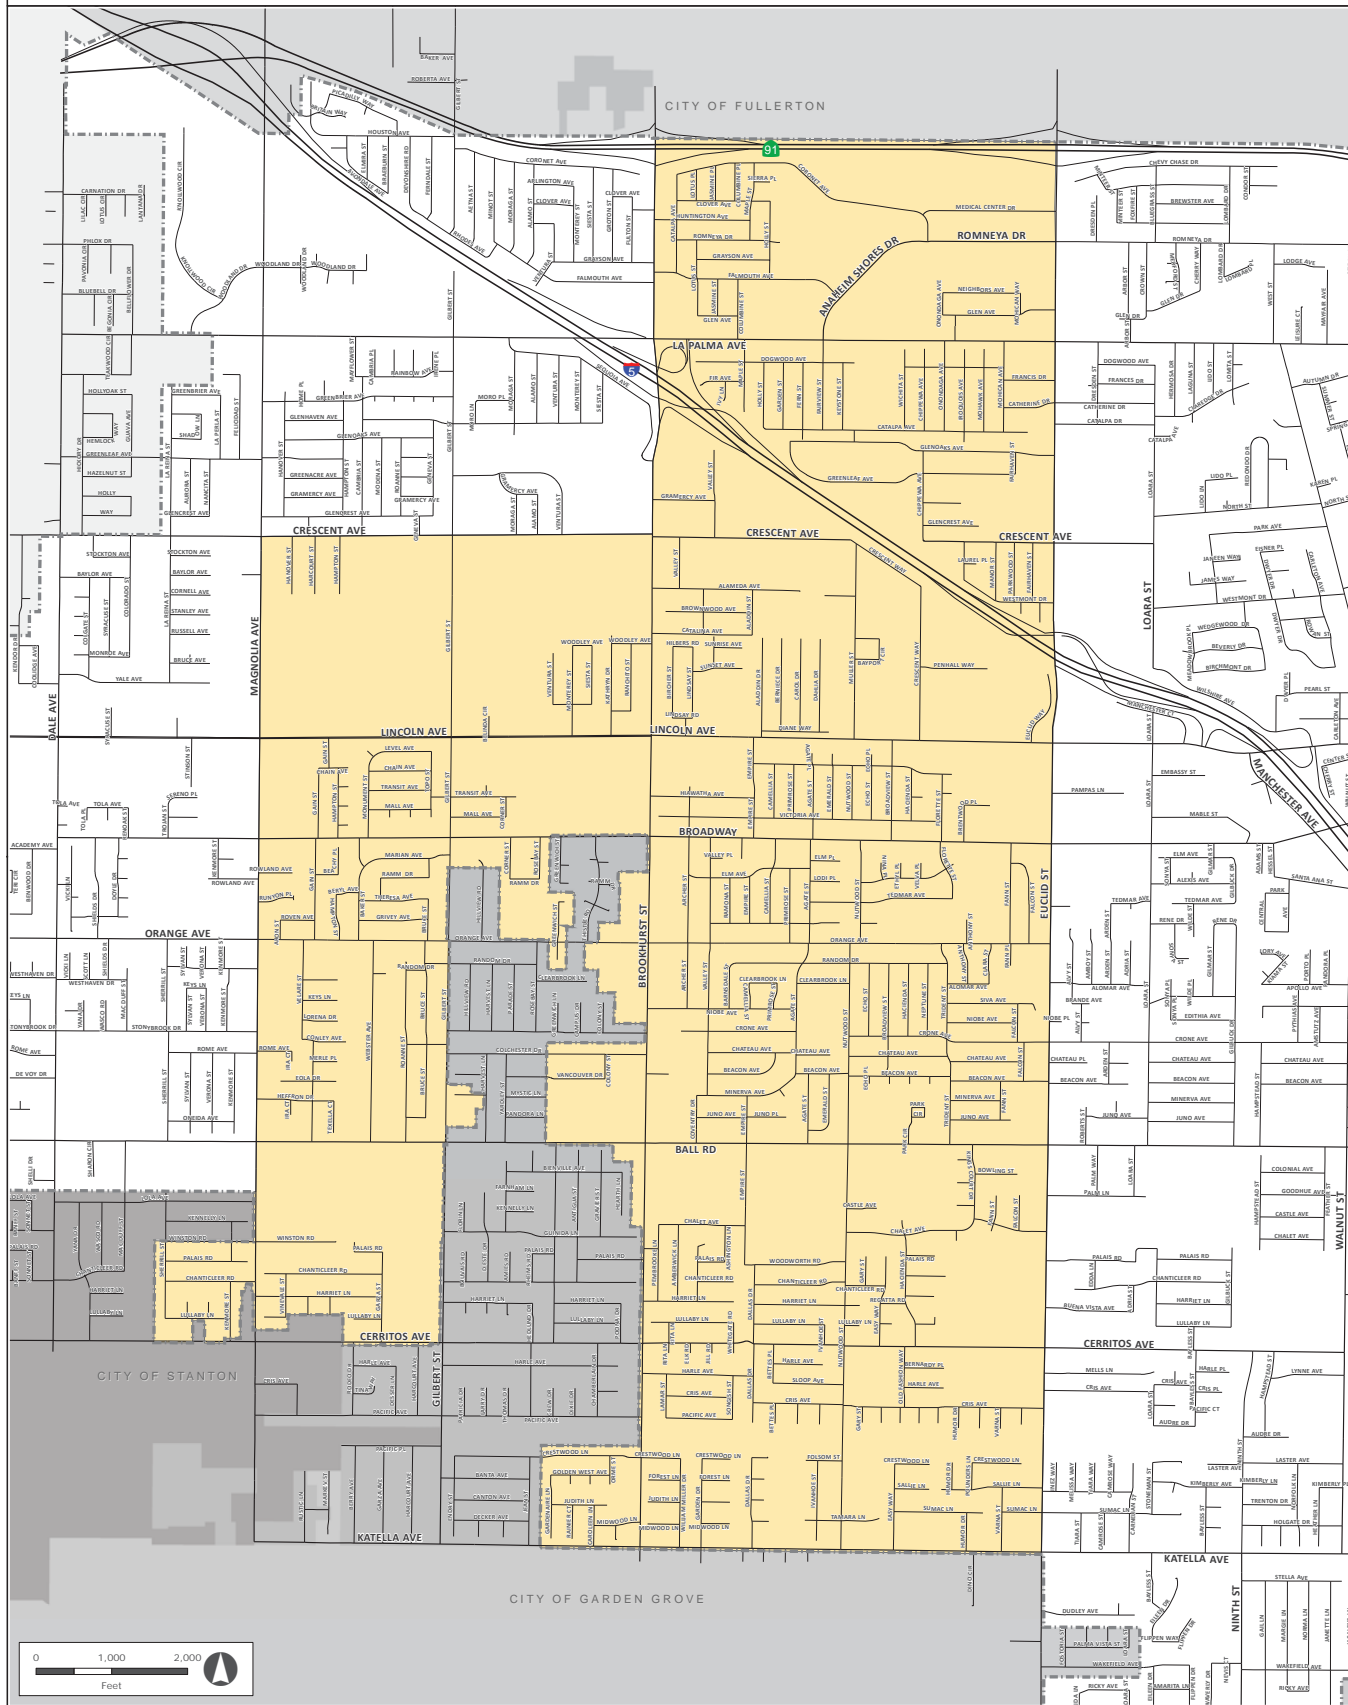

# City of Anaheim Council District 2

-  Anaheim City Boundary
-  Anaheim District 2

City of Anaheim  
 Planning Department  
 April 06, 2016