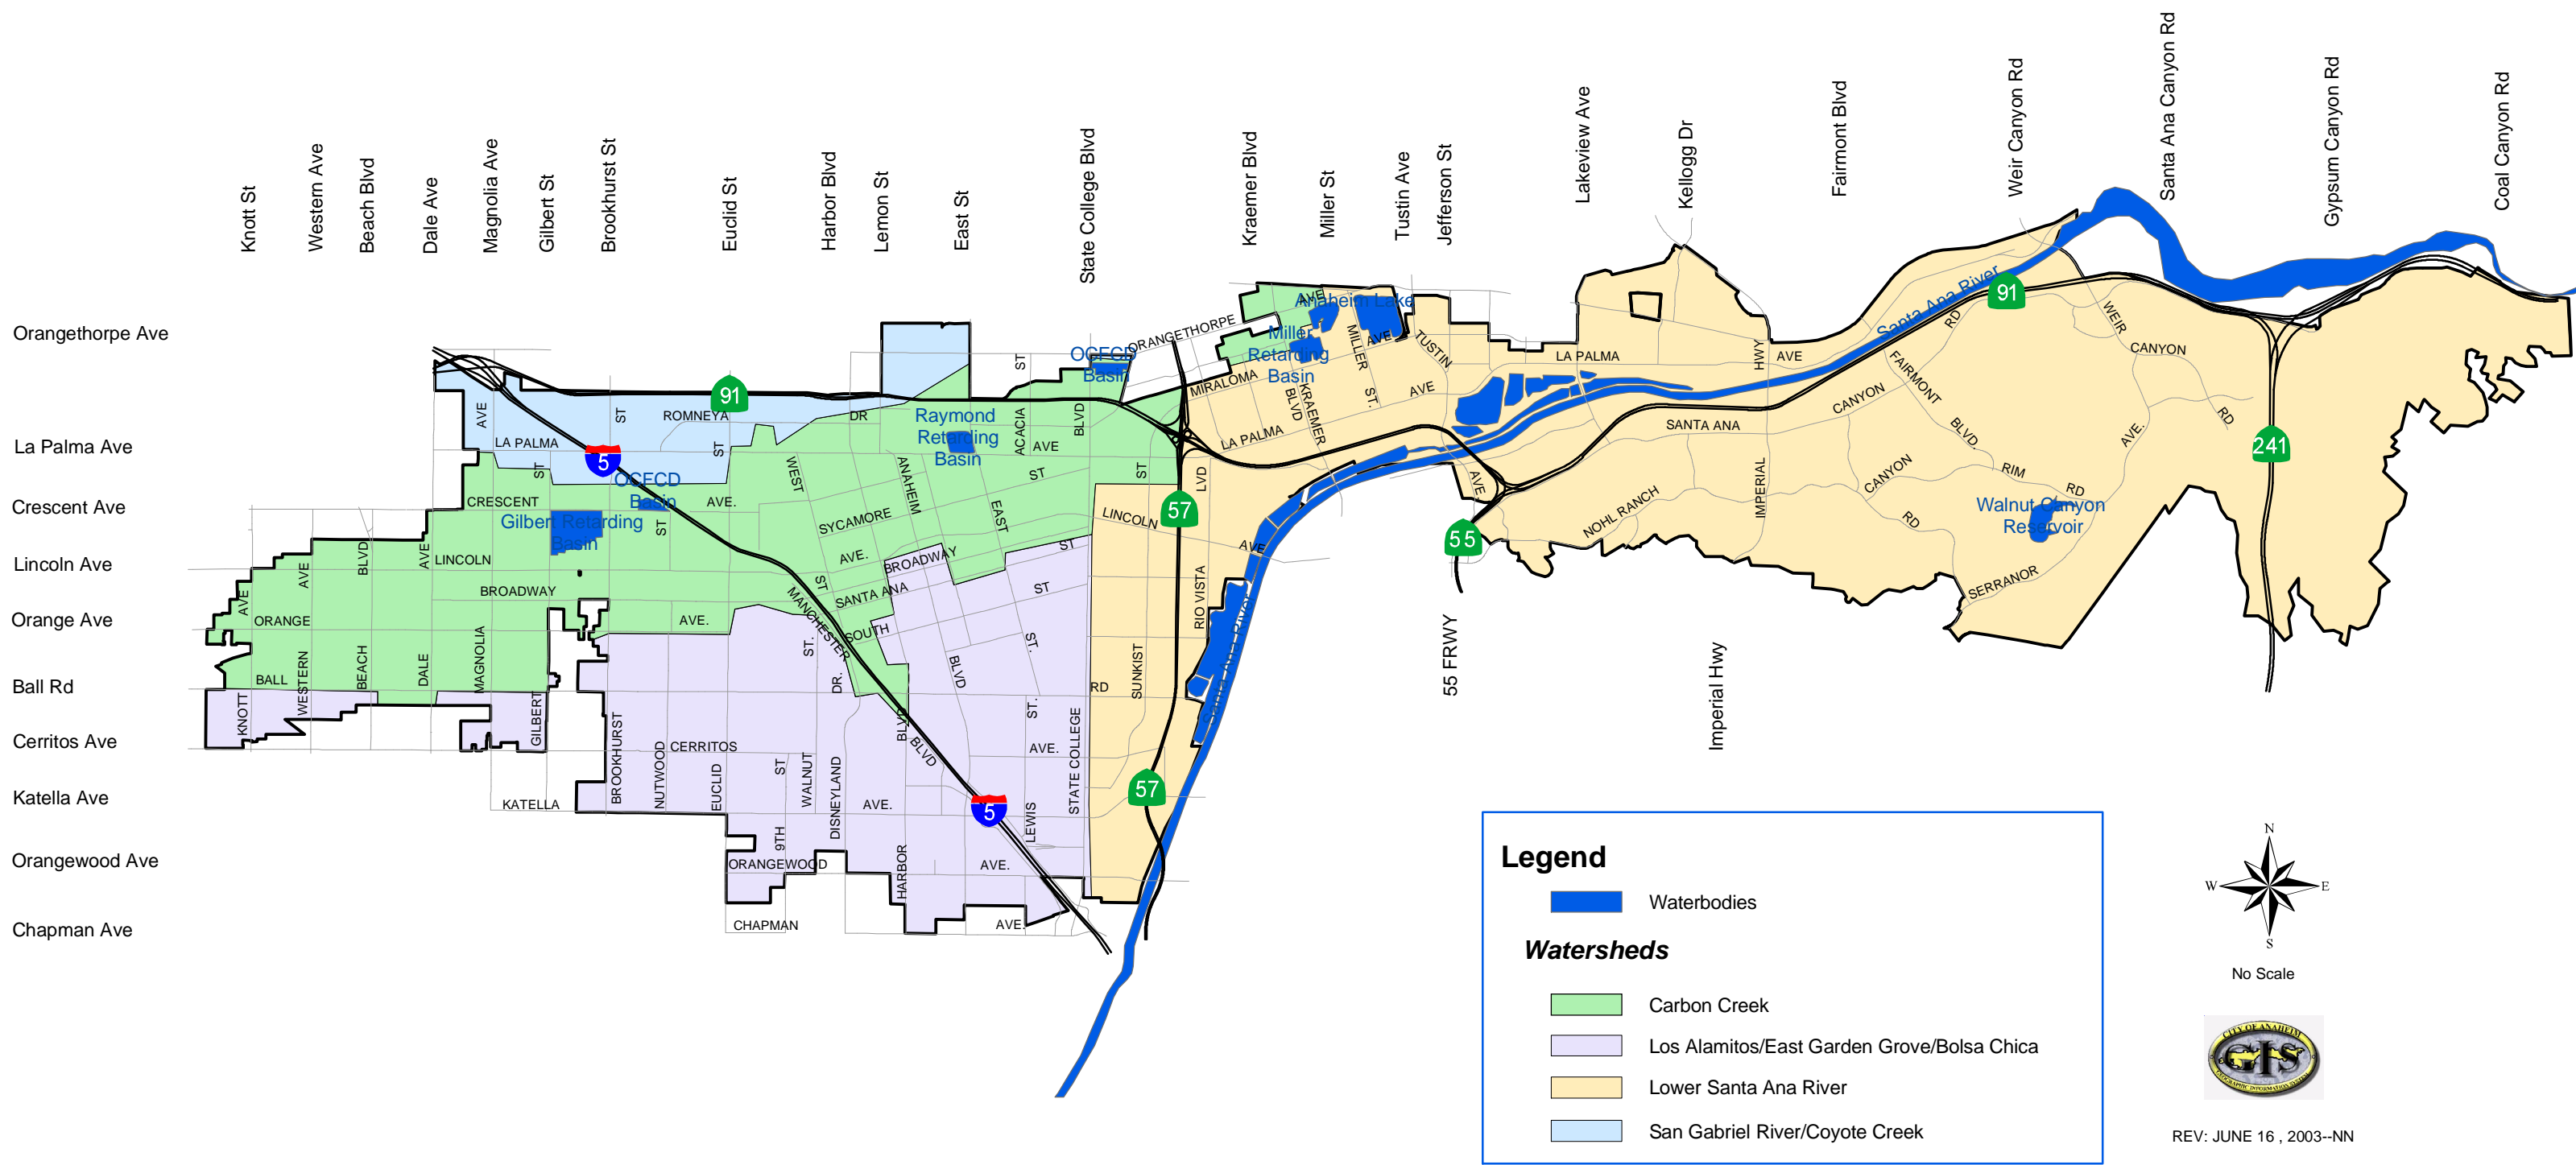

Figure A-1.5  
City of Anaheim Watershed Map

# WATERSHED MAP

**Legend**

- Waterbodies

**Watersheds**

- Carbon Creek
- Los Alamitos/East Garden Grove/Bolsa Chica
- Lower Santa Ana River
- San Gabriel River/Coyote Creek

REV: JUNE 16, 2003--NN